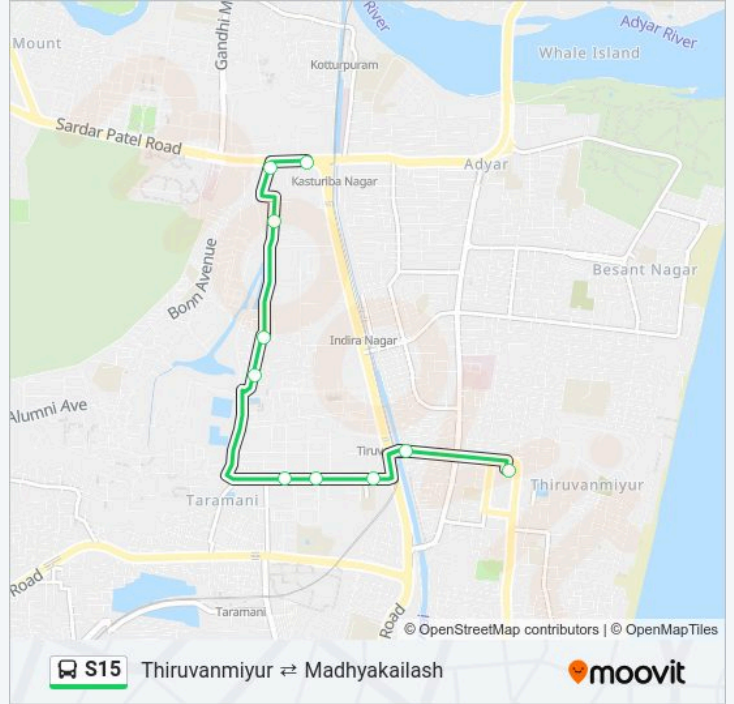

S15 bus time schedules and route maps are available in an offline PDF at moovitapp.com. Use the Moovit App to see live bus times, train schedule or subway schedule, and step-by-step directions for all public transit in Chennai.

© 2024 Moovit - All Rights Reserved