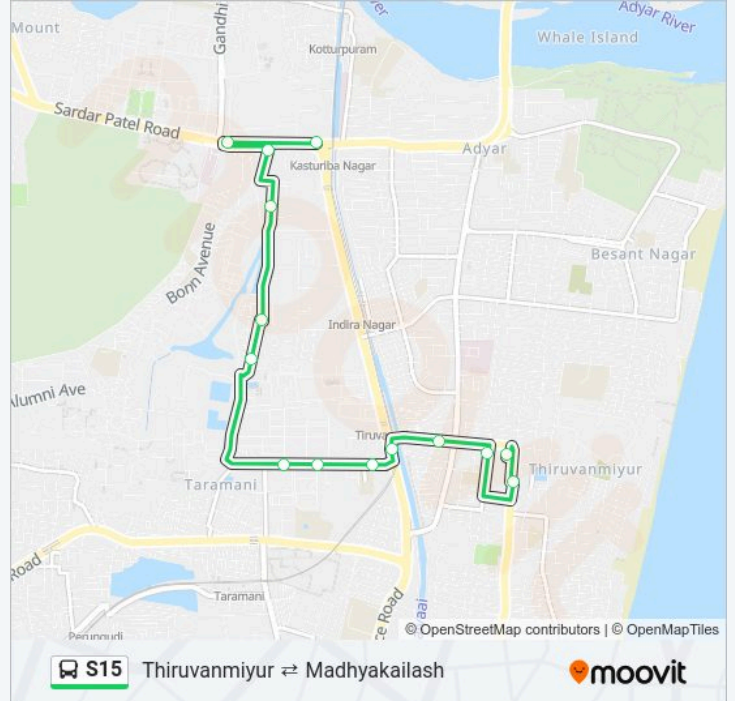

Use the Moovit App to find the closest S15 bus station near you and find out when is the next S15 bus arriving.

Direction: Madhyakailash

14 stops

[VIEW LINE SCHEDULE](#)

Thiruvanmiyur
Marudeeswarar Temple
Thiruvanmiyur Depot
Jayanthi Theatre
Tidel Park
Spatic Socity School
Ascendas I.T.Park
Tech Park
Kanagam Government School
Kazhikundram
Water Tank
I.I.T.Madras
C.L.R.I.
Madhyakailash

S15 bus Time Schedule

Madhyakailash Route Timetable:

Sunday	05:24 - 13:45
Monday	05:24 - 13:45
Tuesday	05:24 - 13:45
Wednesday	05:24 - 13:45
Thursday	05:24 - 13:45
Friday	05:24 - 13:45
Saturday	05:24 - 13:45

S15 bus Info

Direction: Madhyakailash

Stops: 14

Trip Duration: 13 min

Line Summary:

Direction: Thiruvanmiyur

10 stops

[VIEW LINE SCHEDULE](#)