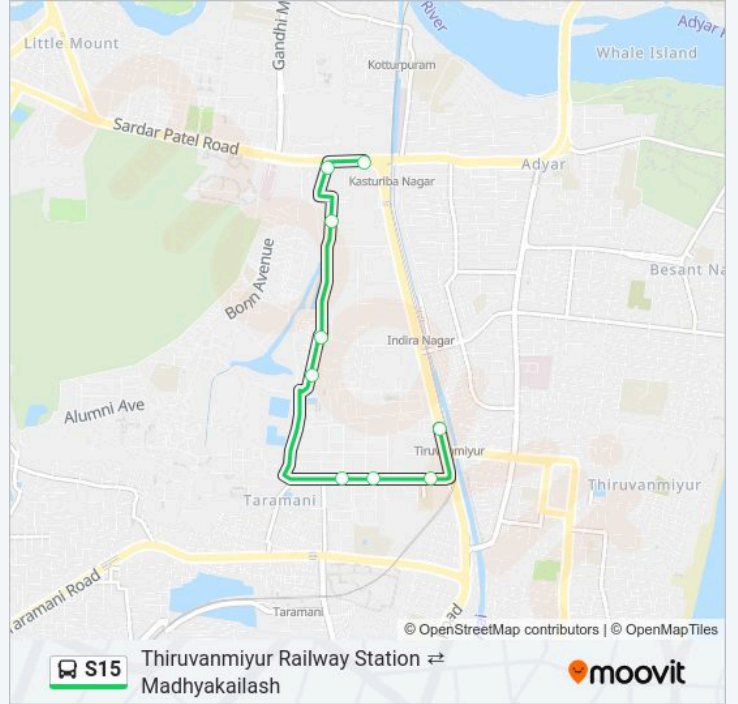

### S15 bus Info

**Direction:** Thiruvananthapuram Railway Station

**Stops:** 9

**Trip Duration:** 11 min

**Line Summary:**

S15 bus time schedules and route maps are available in an offline PDF at [moovitapp.com](https://moovitapp.com). Use the Moovit App to see live bus times, train schedule or subway schedule, and step-by-step directions for all public transit in Chennai.