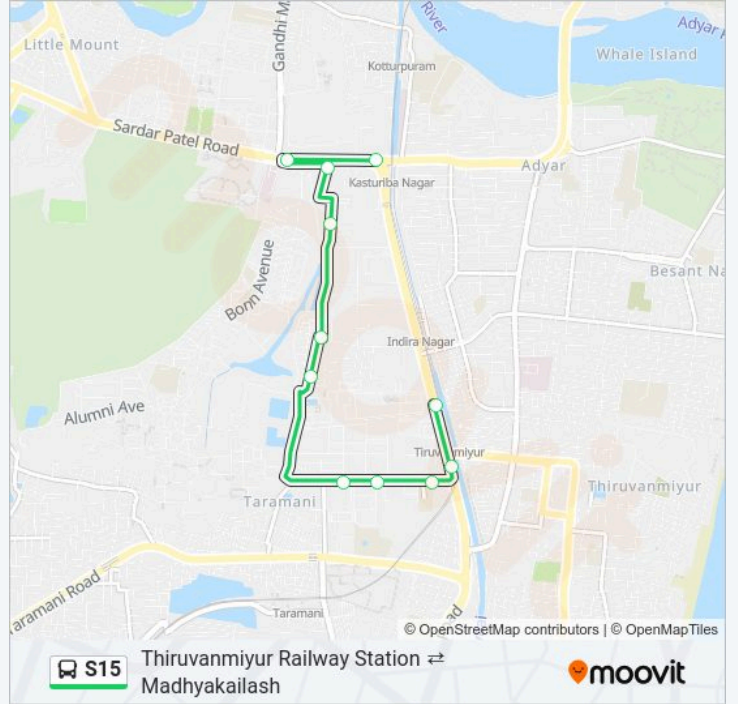

### Direction: Madhyakailash

11 stops

[VIEW LINE SCHEDULE](#)

Thiruvanmiyur Railway Station

Tidel Park

Spatic Socity School

Ascendas I.T.Park

Tech Park

### S15 bus Info

**Direction:** Madhyakailash

**Stops:** 11

**Trip Duration:** 14 min

**Line Summary:**