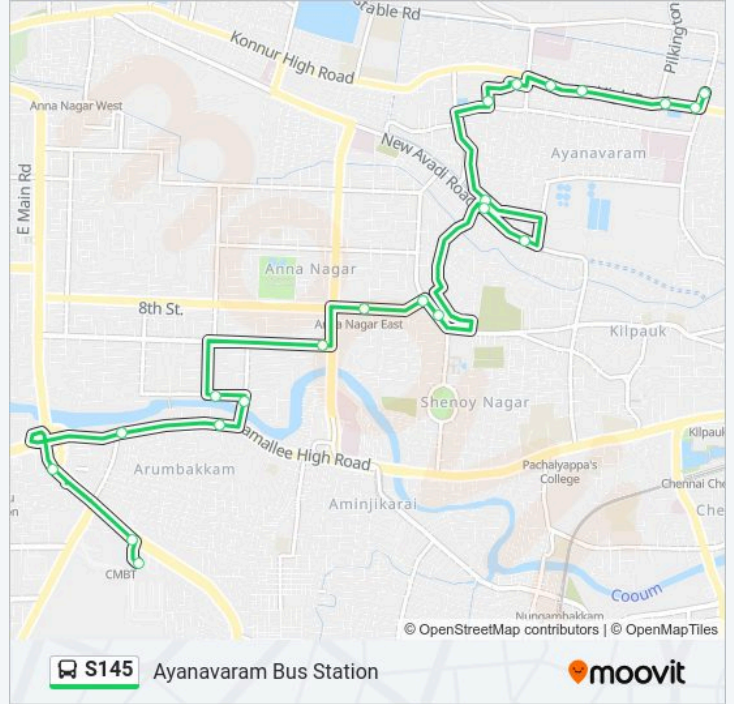

S145

Ayanavaram Bus Station

Get The App

The S145 bus line (Ayanavaram Bus Station) has 2 routes. For regular weekdays, their operation hours are:

(1) Ayanavaram Bus Station: 07:00 - 21:30(2) M.G.R.Koyambedu (C.M.B.T.): 06:00 - 20:30

Use the Moovit App to find the closest S145 bus station near you and find out when is the next S145 bus arriving.

Direction: Ayanavaram Bus Station

21 stops

[VIEW LINE SCHEDULE](#)

- M.G.R.Koyambedu (C.M.B.T.)
- M.G.R.Koyambedu (C.M.B.T.)
- Vijayakanth Kalayana Mandapam
- Arumbakkam
- Arumbakkam Post Office
- Madhuvankarai Bridge
- Anna Adarsh College
- Annanagar 4th Avenue
- Anna Nagar East Metro Station
- Chintamani
- Chintamani
- V.O.C.Nagar
- Gangai Amman Koil
- Veeraswamy Main Road
- W.P.A.Soundarapandian School
- Ayanavaram Maternity Hospital
- Ayanavaram
- Noor Hotel
- Sayani
- Ayanavaram Depot
- Ayanavaram Bus Station

S145 bus Time Schedule

Ayanavaram Bus Station Route Timetable:

Sunday	07:00 - 21:30
Monday	07:00 - 21:30
Tuesday	07:00 - 21:30
Wednesday	07:00 - 21:30
Thursday	07:00 - 21:30
Friday	07:00 - 21:30
Saturday	07:00 - 21:30

S145 bus Info

Direction: Ayanavaram Bus Station

Stops: 21

Trip Duration: 27 min

Line Summary:

Direction: M.G.R.Koyambedu (C.M.B.T.)

21 stops

[VIEW LINE SCHEDULE](#)