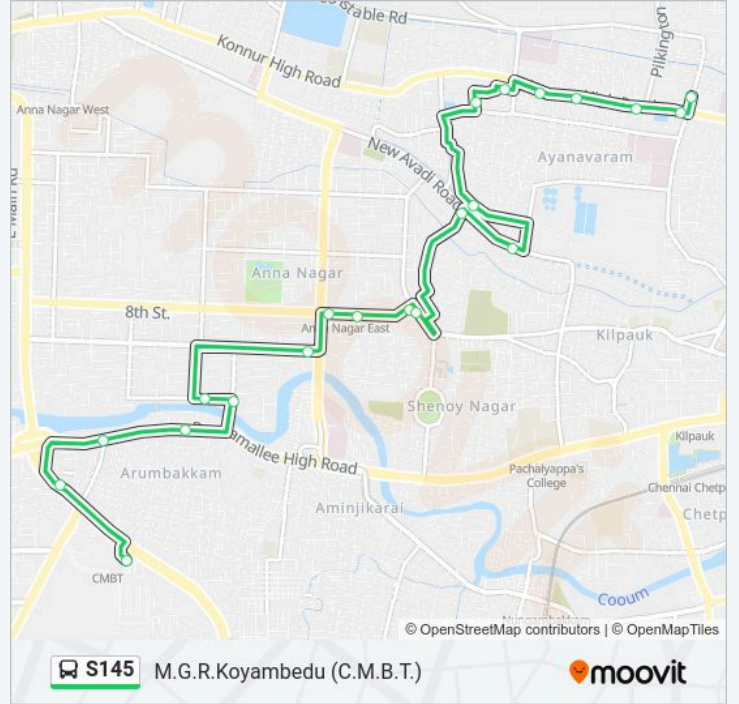

S145 bus Info

Direction: Ayanavaram Bus Station

Stops: 21

Trip Duration: 27 min

Line Summary:

Direction: M.G.R.Koyambedu (C.M.B.T.)

21 stops

[VIEW LINE SCHEDULE](#)

S145 bus Time Schedule

M.G.R.Koyambedu (C.M.B.T.) Route Timetable:

Sunday	06:00 - 20:30
Monday	06:00 - 20:30
Tuesday	06:00 - 20:30
Wednesday	06:00 - 20:30
Thursday	06:00 - 20:30
Friday	06:00 - 20:30
Saturday	06:00 - 20:30

S145 bus Info

Direction: M.G.R.Koyambedu (C.M.B.T.)

Stops: 21

Trip Duration: 22 min

Line Summary:

Arumbakkam

Vijayakanth Kalayana Mandapam

M.G.R.Koyambedu (C.M.B.T.)

S145 bus time schedules and route maps are available in an offline PDF at moovitapp.com. Use the Moovit App to see live bus times, train schedule or subway schedule, and step-by-step directions for all public transit in Chennai.