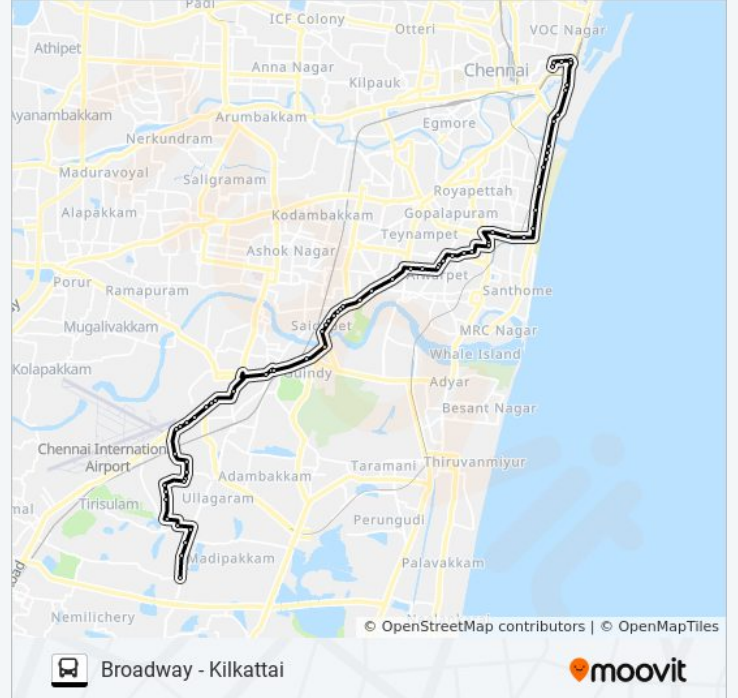

Kalyani Hospital

Ig Office

Queen Mary's College (Q.M.C.)

Ice House

Kannagi Statue

Marina Beach

Ezhilagam Bus Stop

Anna Square

Parrys Corner

Broadway

Direction: Kilkattalai

64 stops

[VIEW LINE SCHEDULE](#)

Broadway

High Court

Parrys Corner