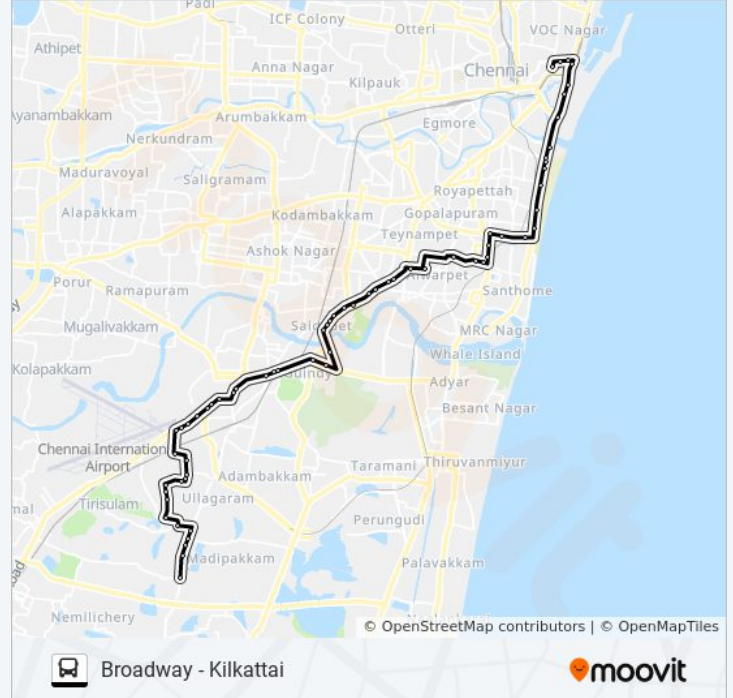

Valluvar Silai

LUZ Corner

LUZ

Amirtham

Anjaneyar Temple

Kb Dasan Road, 25

Siet Bus Stop

Nandanam Society/Defence Quarters

Defense Quarters

S.H.B

Nandanam Ymca

Nandanam Gmca

Saidapet Tod Hunter Nagar

Saidapet (Teachers Training College)

Saidapet

Kalaigner Ache

Panagal Maligai

Saidapet Court / Taluk Office

Raj Bhavan Quarters

Concorde Spic

Guindy Metro Station

Guindy Industrial Estate

Guindy M.K.N.Salai

Alandur Metro Station

Aksharkhana

Cantonment Board (St. Thomas Mount Head Post Office)

St Thomas Mount

Ota Metro Station

Alandur Bus Depot

Alandur Cement Road

Cement Road

JN Of Palavanthangal And GST