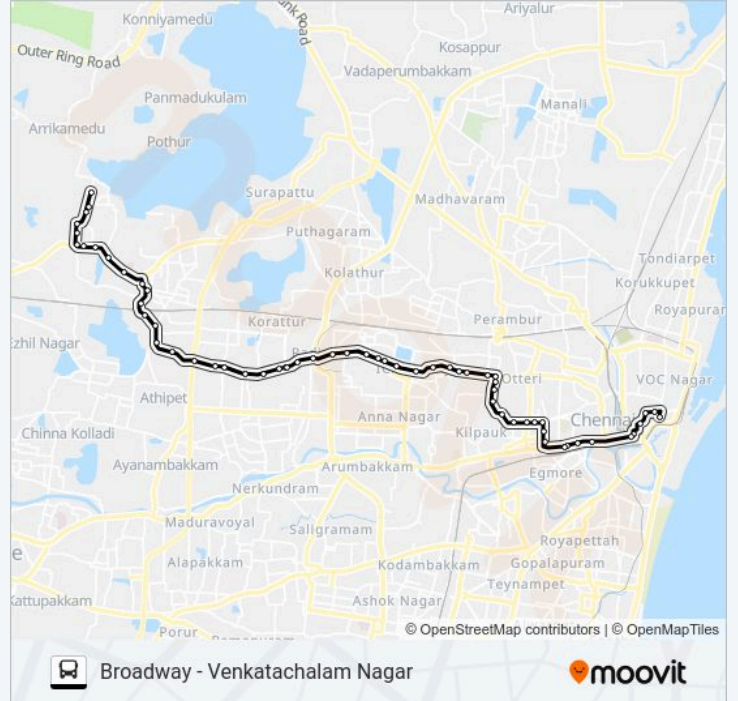

Britannia Industries Ltd.

Edai Street

Junction Of Central Avenue & Erikarai

Junction Of Central Avenue & Erikarai

Padi Lucas Tvs

Padi / Wheels India

Sidco Nagar

Nathamuni Talkies

Kalpana Hotel

Kallukadai

I.C.F. Annexe

I.C.F.

Kamabar Arangam

Railway Quarters

Joint Office

Ayanavaram

Noor Hotel

Sayani

Ayanavaram Depot

Ramalinga Puram

Esi

Mental Hospital

Madavakkam Tank

Abirami Theatre

G.R.T.

Madharsha

Purasawalkkam

Pursawalkam Tank

Dharmaprakash/Petrol Bunk

Ywca

Railway Quarters

Thinathanthi