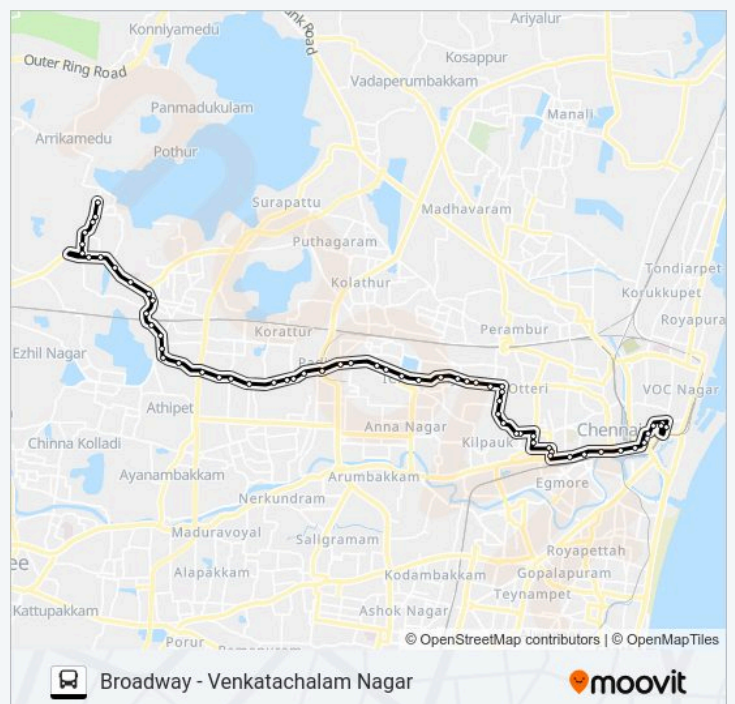

Medavakkam

Mental Hospital

Esi

Ramalinga Puram

120CT bus Time Schedule

Venkatachalam Nagar Route Timetable:

Sunday	06:25 - 18:05
Monday	06:25 - 18:05
Tuesday	06:25 - 18:05
Wednesday	06:25 - 18:05
Thursday	06:25 - 18:05
Friday	06:25 - 18:05
Saturday	06:25 - 18:05

120CT bus Info

Direction: Venkatachalam Nagar

Stops: 61

Trip Duration: 69 min

Line Summary:

Ayanavaram Depot

Sayani

Noor Hotel