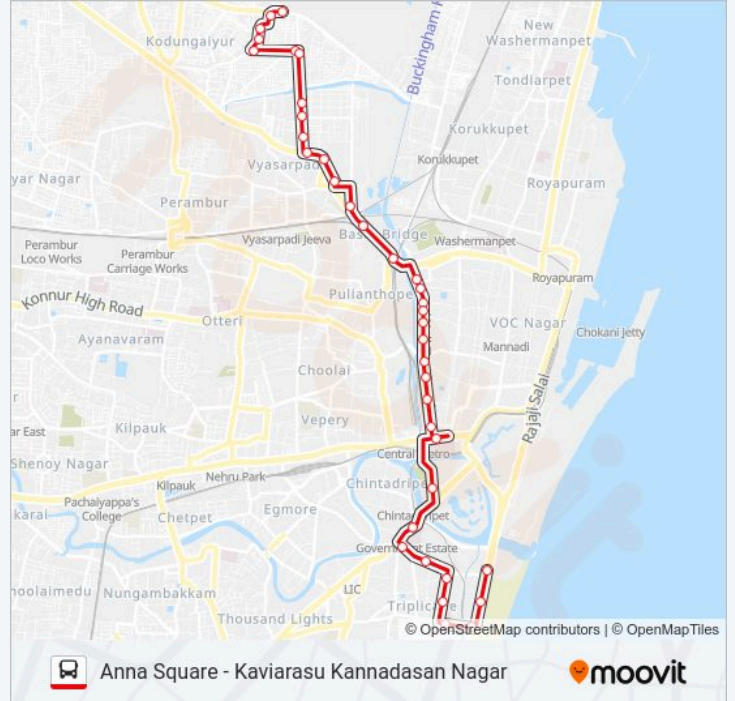

### 2A bus Info

**Direction:** Anna Square

**Stops:** 37

**Trip Duration:** 35 min

**Line Summary:**

Regal

Elephant Gate

Othavada

Kosha Hospital

Triplicane

Presidency College

Marina Beach

Anna Square

### Direction: Kaviarasu Kannadasan Nagar

42 stops

[VIEW LINE SCHEDULE](#)

Anna Square

Marina Beach

Marina Beach

Presidency College

Triplicane