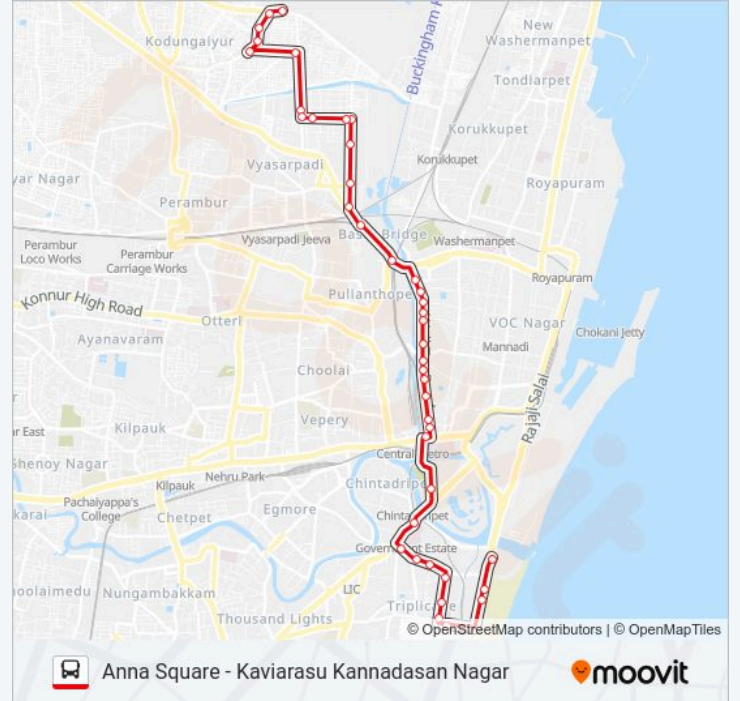

M.G.R.Central Station

M.G.R.Central

Wall Tax Road

Rpf

Othavadi

Othavadai

Elephant Gate

Regal

Thirupalli

Thirupalli Bus Stop

Krishna Talkies

Pathamanapan

Padmanabha Theatre

Basin Bridge

Ramalinga Kovil

Vyasarpadi

Ashok Pillar

Vysarpadi

Sathiya Moorthy Nagar

M.K.B. Nagar East

M.K.B. Nagar

M.K.B. Nagar

M.K.B.Nagar

Electricity Board Office

Sidco

Madha Kovil Church

Muthamizh Nagar (Ambedkar Statue)

Chinnadi Madam

Kaviarasu Kannadasan Nagar