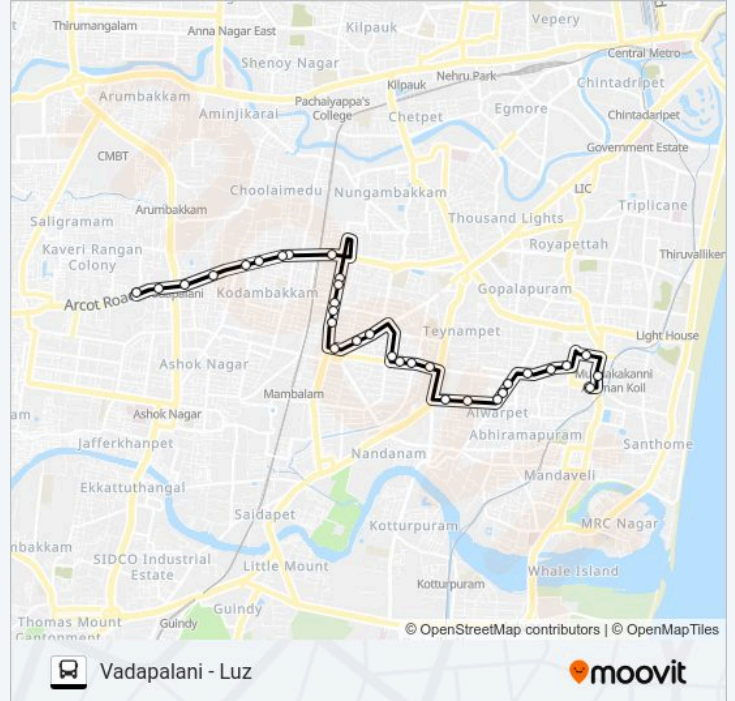

Direction: LUZ

Stops: 32

Trip Duration: 30 min

Line Summary:

Siet Bus Stop

Thiruvallur Salai Junction

Alwarpet Bus Stop

Ethiraj Kalyana Mandabam

Alwarpet

Anjaneyar Temple

Isabella Hospital

Vivekananda College

Ps Sivasamy Road, 95-54

LUZ Corner

LUZ

Direction: Vadapalani

Mahalingapuram

Kodambakkam Liberty

Trustpuram

Power House

12B bus Time Schedule

Vadapalani Route Timetable:

Sunday	07:40 - 19:05
Monday	07:40 - 19:05
Tuesday	07:40 - 19:05
Wednesday	07:40 - 19:05
Thursday	07:40 - 19:05
Friday	07:40 - 19:05
Saturday	07:40 - 19:05

12B bus Info

Direction: Vadapalani

Stops: 23

Trip Duration: 26 min

Line Summary:

Power House

Ram Theatre

Vadapalani Junction