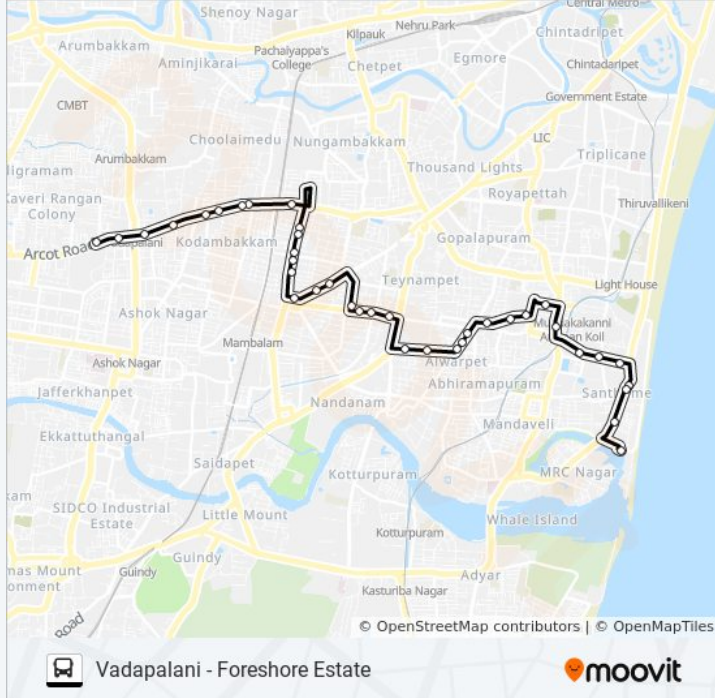

## Vadapalani - Foreshore Estate

[View In Website Mode](#)

The 12B bus line (Vadapalani - Foreshore Estate) has 2 routes. For regular weekdays, their operation hours are:  
(1) Foreshore Estate: 4:45 AM - 9:10 PM (2) Vadapalani: 5:45 AM - 10:15 PM  
Use the Moovit App to find the closest 12B bus station near you and find out when is the next 12B bus arriving.

**12B bus Info****Direction:** Foreshore Estate**Stops:** 38**Trip Duration:** 31 min**Line Summary:**

Thiruvallur Salai Junction

Alwarpet Bus Stop

Ethiraj Kalyana Mandabam

Alwarpet

Anjaneyar Temple

Isabella Hospital

### Direction: Vadapalani

32 stops

[VIEW LINE SCHEDULE](#)

Foreshore Estate Bus Terminus

Foreshore Estate

Foreshore Estate

Santhome P.O.

Santhome Employment Office

### 12B bus Info

**Direction:** Vadapalani

**Stops:** 32

**Trip Duration:** 29 min

**Line Summary:**

Thandarai Market

Kalyan Jewellers

Kannagi Statue