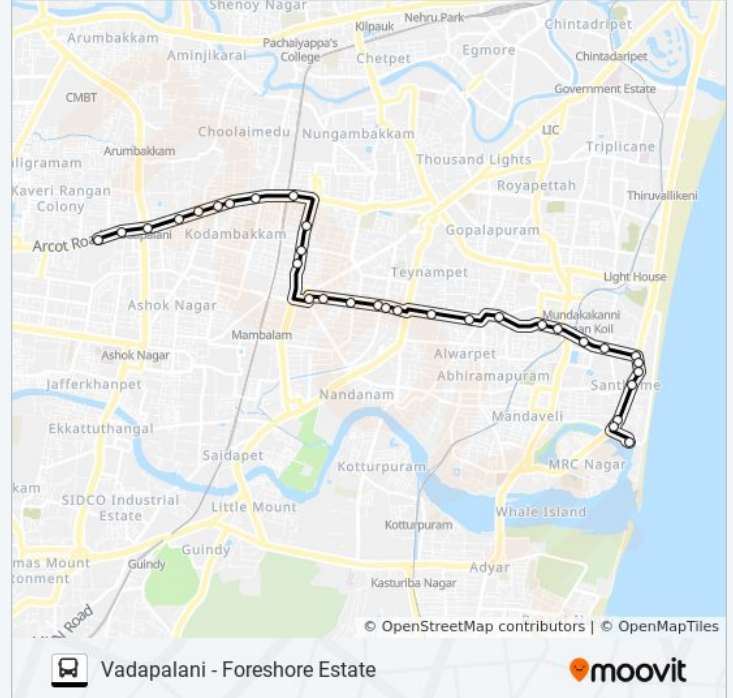

Thandarai Market

Kalyan Jewellers

Kannagi Statue

Pondy Bazaar

Pondy Bazaar

Panagal Park

Pondy Bazar (Panagal Park)

Panagal Park

Viveks

Bharathi Nagar

Mahalingapuram

Kodambakkam Liberty

Trustpuram

Power House

Power House

Ram Theatre

Vadapalani Junction

Kamala Theatre

Vadapalani Bus Station

12B bus time schedules and route maps are available in an offline PDF at moovitapp.com. Use the [Moovit App](#) to see live bus times, train schedule or subway schedule, and step-by-step directions for all public transit in Chennai.

[About Moovit](#) • [MaaS Solutions](#) • [Supported Countries](#) • [Mooviter Community](#)

© 2023 Moovit - All Rights Reserved

Check Live Arrival Times