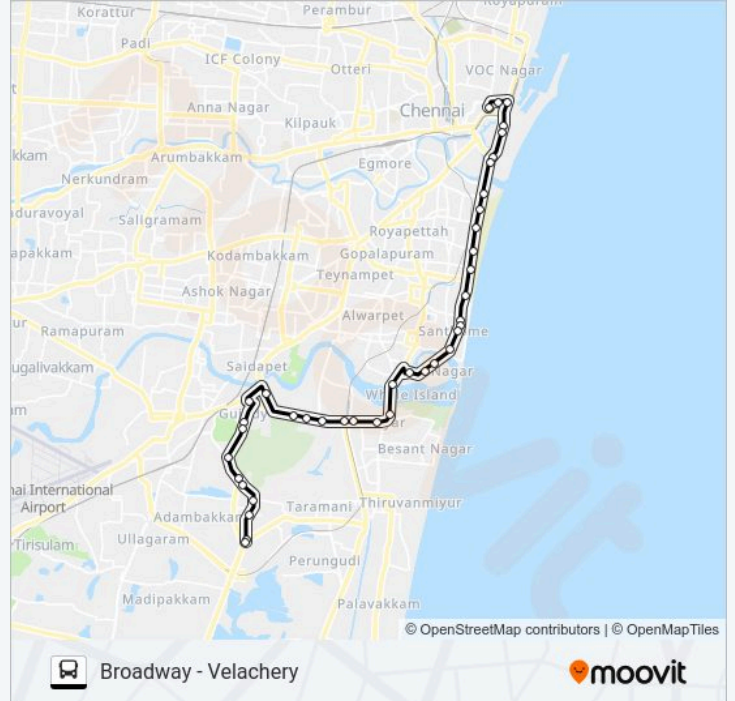

Direction: Broadway

39 stops

[VIEW LINE SCHEDULE](#)

- Velachery (Vijaynagar)
- Velachery (Vijaynagar)
- Dhandeswaram
- Gandhi Nagar
- Gurunanak College
- Gurunanak Collage
- Velachery Checkpost
- Guindy Race Course
- Junction Of Race Course Road
- Concorde Spic
- Saidapet Court / Taluk Office
- Anna University
- Gandhi Mandabam Bus Stop
- C.L.R.I.
- Madhyakailash
- Gandhi Nagar
- Adyar Old Depot
- Adyar Malar Hospital
- Sathya Studios
- Music College
- Iyyappan Koil

War Memorial

Island Ground

Secretariat Office

Reserve Bank Of India Parry's

Parrys Corner

High Court

Broadway

Direction: Velachery

Island Ground

Anna Square

Marina Beach

Marina Beach

Kannagi Statue

21L bus Time Schedule

Velachery Route Timetable:

Sunday	05:40 - 18:50
Monday	05:40 - 18:50
Tuesday	05:40 - 18:50
Wednesday	05:40 - 18:50
Thursday	05:40 - 18:50
Friday	05:40 - 18:50
Saturday	05:40 - 18:50