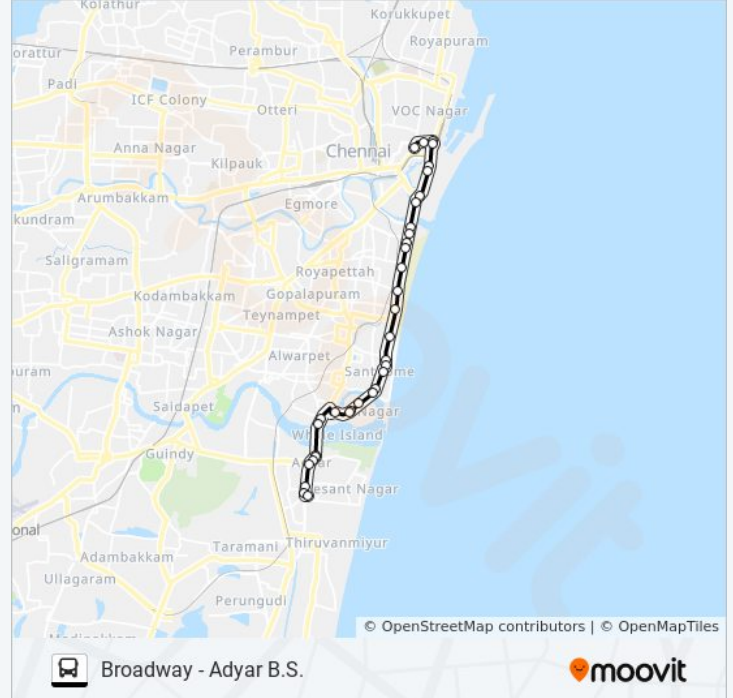

21L bus Info

Direction: Broadway

Stops: 34

Trip Duration: 29 min

Line Summary:

All India Radio

Queen Mary's College (Q.M.C.)

Ice House

Rbi

Madras High Court

Parrys Corner

High Court

Broadway

21L bus time schedules and route maps are available in an offline PDF at moovitapp.com. Use the [Moovit App](#) to see live bus times, train schedule or subway schedule, and step-by-step directions for all public transit in Chennai.