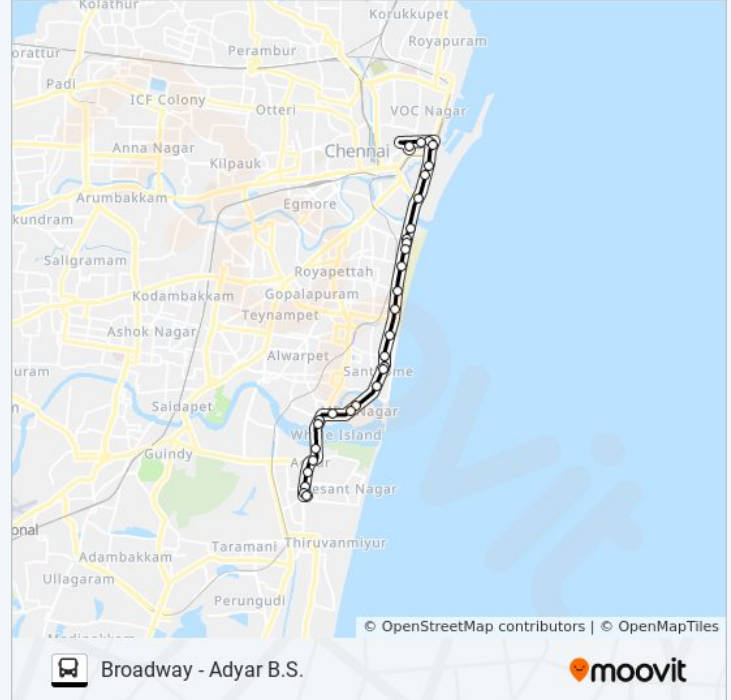

Use the Moovit App to find the closest 21L bus station near you and find out when is the next 21L bus arriving.

Direction: Adyar B.S.

30 stops

[VIEW LINE SCHEDULE](#)

Broadway
High Court
Parrys Corner
High Court
Reserve Bank Of India
Secretariat
Island Ground
Anna Square
Ezhilagam
Chepauk Road
Marina Beach
Kannagi Statue
Ice House
Queen Mary's College (Q.M.C.)
Light House
Santhome Church
Santhome Employment Office
Santhome P.O
Pattinampakkam/Foreshore Estate
Mrc Nagar
Ayampakkam Kovil
Music College

21L bus Info

Direction: Adyar B.S.

Stops: 30

Trip Duration: 29 min

Line Summary:

A.M.S. Hospital

Andhra Mahila Sabha Hospital (Sathya Studio)

Malar Hospital

Adyar Signal

Adayar O.T.

Adayar Telephone Exchange

Adyar Depot

Adyar B.S.

Direction: Broadway

34 stops

[VIEW LINE SCHEDULE](#)