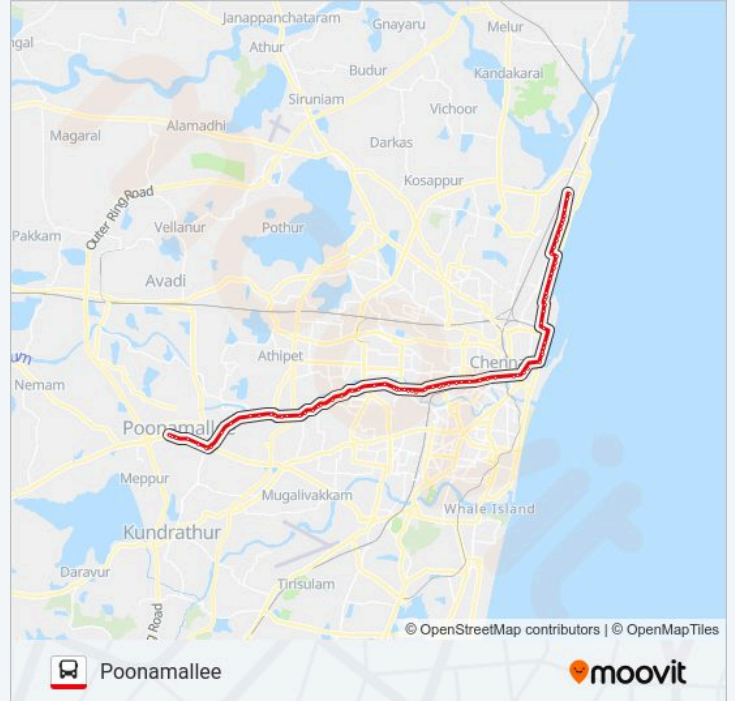

Royapuram Market

Royapuram

Clive Battery

Collector Office Chennai Beach Station

Chennai Beach Station

Chennai Beach Station Post Office

Parrys Corner

High Court

Fort Station

Nurse Quarters

M.G.R.Central Station

Everest

Thinathanthi

Ywca

Dasaprakash

Nehru Park / Sangam Theatre

Neyveli House

Kmc

E.G.A. Theatre

Taylors Road

Lakshmi Kovil

Pachaiyappa College

Pachaiyappa College

Amaidhakarai

Amaidhakarai

Arun Hotel / Ampa Skywalk

Hotel Arun

N.S.K. Nagar

Nsk Nagar

Dg Vaishnav College

Arumbakkam Post Office

Arumbakkam