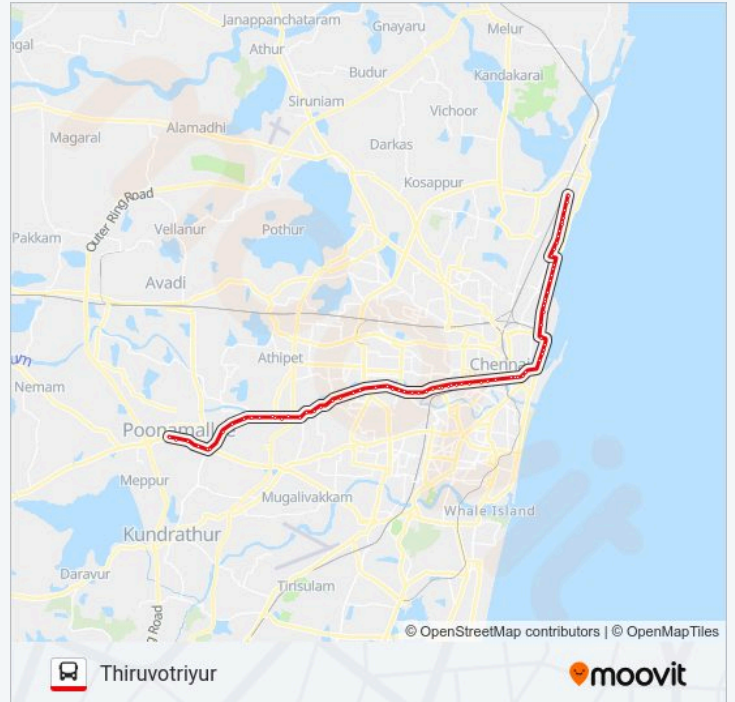

Thursday	24 hours
Friday	24 hours
Saturday	24 hours

**101 bus Info**

**Direction:** Thiruvotriyur

**Stops:** 75

**Trip Duration:** 92 min

**Line Summary:**

E.G.A. Theatre

Kmc