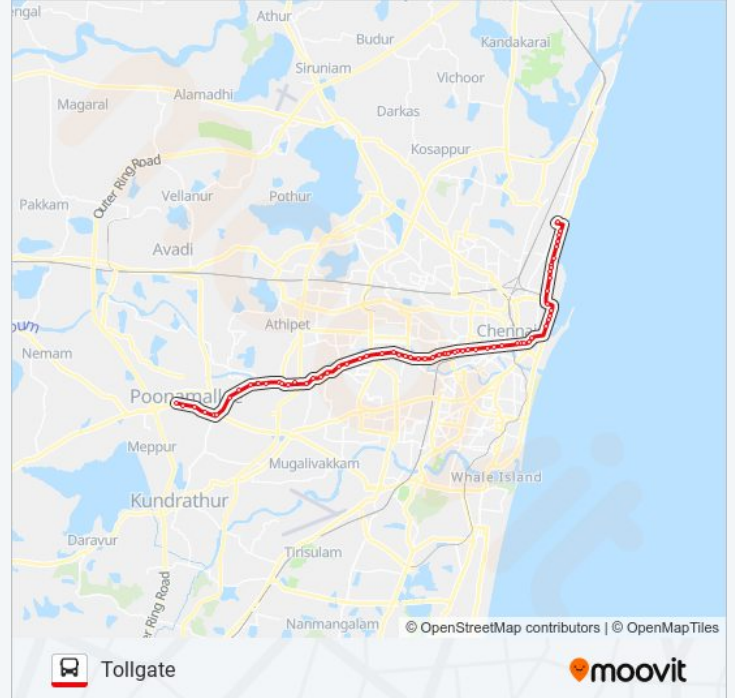

Mettukulam

Rohini Theatre

Arumbakkam

Arumbakkam Post Office

D.G. Vaishnava College

Nsk Bus Stop

Hotel Arun

Amaindhakarai

Amaindhakarai

Pachaiyappa College

Pachaiyappa College

Taylor's Road

Taylor's Road

E.G.A. Theatre

Kmc

K.M.C. Hospital

Breeze Hotel

Nehru Park / Sangam Theatre

Dasaprakash

Ywca

Thinathanthi

Everest

M.G.R. Central Station

Government General Hospital

Nurse Quarters

Fort Station

High Court

Parrys Corner

Chennai Beach Station

Collector Office Chennai Beach Station

Clive Battery

Thambu Chetty Street

Royapuram Market