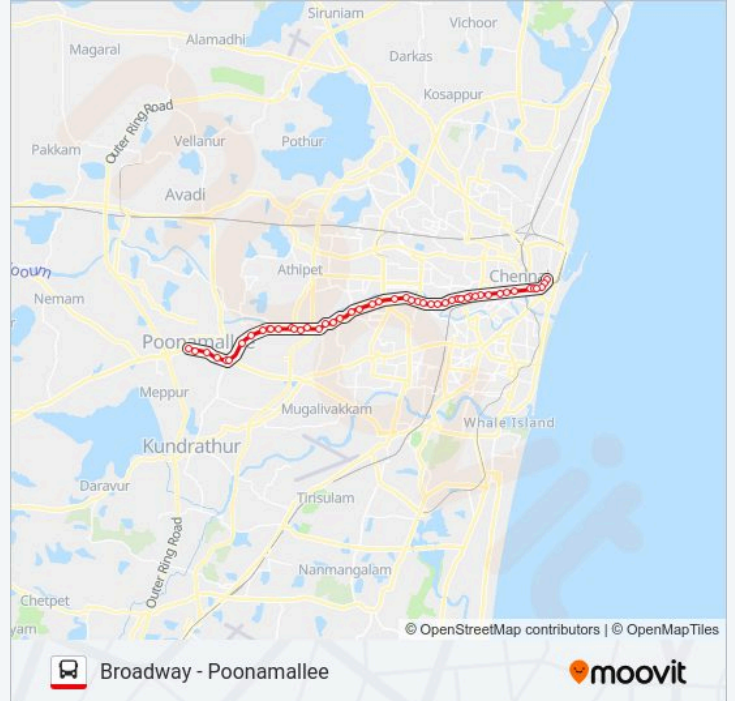

High Court

Broadway

Direction: Poonamallee

51 stops

[VIEW LINE SCHEDULE](#)

101 bus Time Schedule

Poonamallee Route Timetable:

Sunday