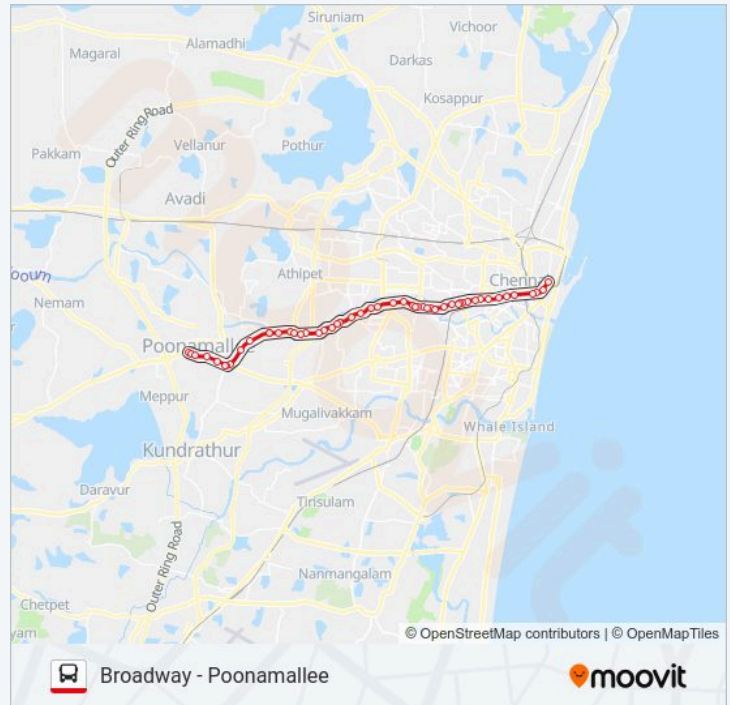

Monday	12:25 - 16:21
Tuesday	12:25 - 16:21
Wednesday	12:25 - 16:21
Thursday	12:25 - 16:21
Friday	12:25 - 16:21
Saturday	12:25 - 16:21

101 bus Info

Direction: Poonamallee

Stops: 51

Trip Duration: 56 min

Line Summary: