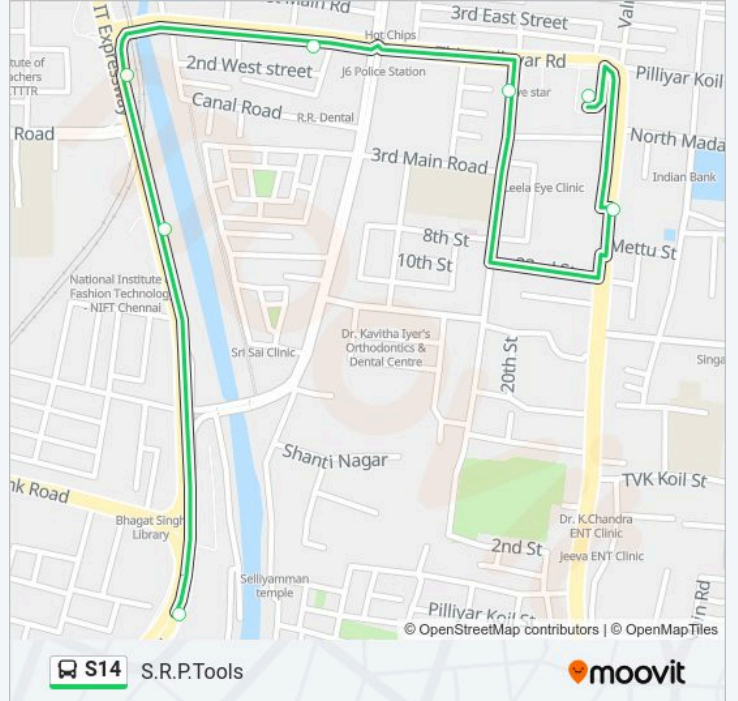

Direction: S.R.P.Tools

7 stops

[VIEW LINE SCHEDULE](#)

Thiruvanmiyur

Marudeeswarar Temple

Thiruvanmiyur Depot

Jayanthi Theatre

Tidel Park

National Institute Of Fashion Technology (N.I.F.T.)

S.R.P.Tools

S14 bus Time Schedule

S.R.P.Tools Route Timetable:

Sunday	05:53
Monday	05:53
Tuesday	05:53
Wednesday	05:53
Thursday	05:53
Friday	05:53
Saturday	05:53

S14 bus Info

Direction: S.R.P.Tools

Stops: 7

Trip Duration: 5 min

Line Summary:

Direction: Thiruvannmiyur

4 stops

[VIEW LINE SCHEDULE](#)