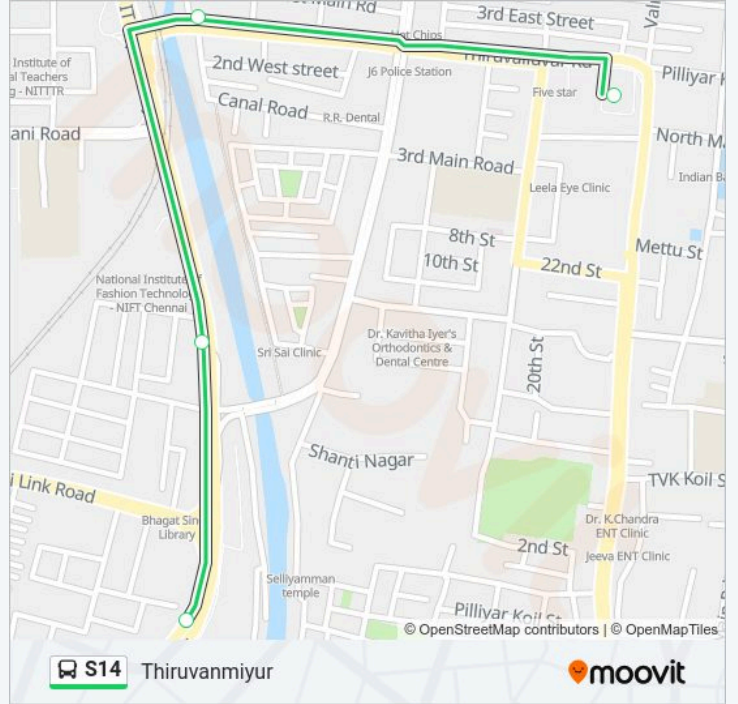

S14 bus Info

Direction: S.R.P.Tools

Stops: 7

Trip Duration: 5 min

Line Summary:

Direction: Thiruvannmiyur

4 stops

[VIEW LINE SCHEDULE](#)

S.R.P.Tools

National Institute Of Fashion Technology

Tidel Park

Thiruvannmiyur

S14 bus Time Schedule

Thiruvannmiyur Route Timetable:

Sunday	21:50
Monday	21:50
Tuesday	21:50
Wednesday	21:50
Thursday	21:50
Friday	21:50
Saturday	21:50

S14 bus Info

Direction: Thiruvannmiyur

Stops: 4

Trip Duration: 4 min

Line Summary:

S14 bus time schedules and route maps are available in an offline PDF at moovitapp.com. Use the Moovit App to see live bus times, train schedule or subway schedule, and step-by-step directions for all public transit in Chennai.