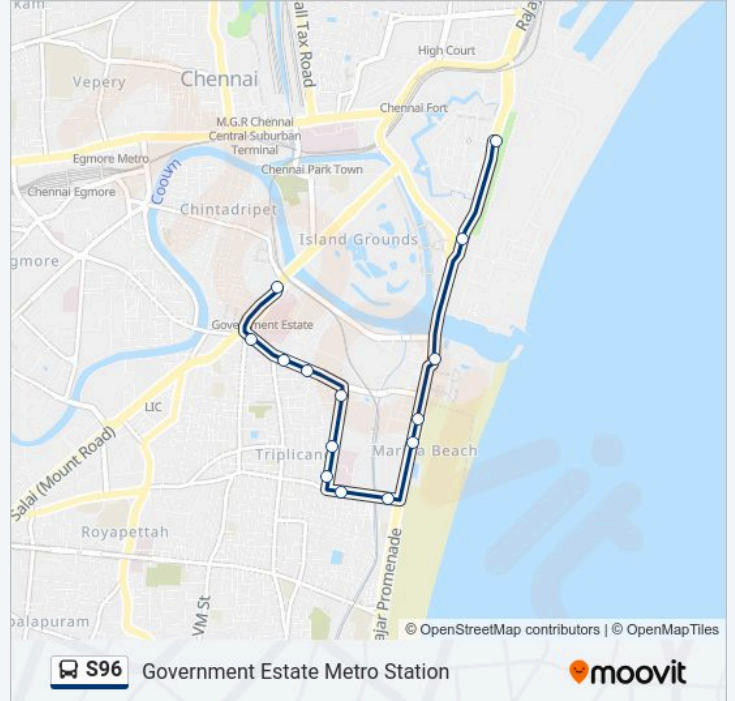

Direction: Government Estate Metro Station

14 stops

[VIEW LINE SCHEDULE](#)

- Secretariat Office
- Island Ground
- Anna Square
- Marina Beach
- Marina Beach
- Presidency College
- Triplicane
- Triplicane
- Kasthuribai Hospital
- Chepauk
- Kalaivanar Arangam
- Triplicane Police Station
- Bells Road
- Simson

S96 bus Time Schedule

Government Estate Metro Station Route Timetable:

Sunday	05:57 - 21:22
Monday	05:57 - 21:22
Tuesday	05:57 - 21:22
Wednesday	05:57 - 21:22
Thursday	05:57 - 21:22
Friday	05:57 - 21:22
Saturday	05:57 - 21:22

S96 bus Info

Direction: Government Estate Metro Station

Stops: 14

Trip Duration: 13 min

Line Summary:

Direction: Secretariat

12 stops

[VIEW LINE SCHEDULE](#)

- Simson
- Triplicane Police Station
- Kalaivanar Arangam
- Chepauk
- Kosha Hospital
- Triplicane
- Presidency College
- Marina Beach
- Anna Square
- War Memorial
- Island Ground
- Secretariat Office

S96 bus Time Schedule