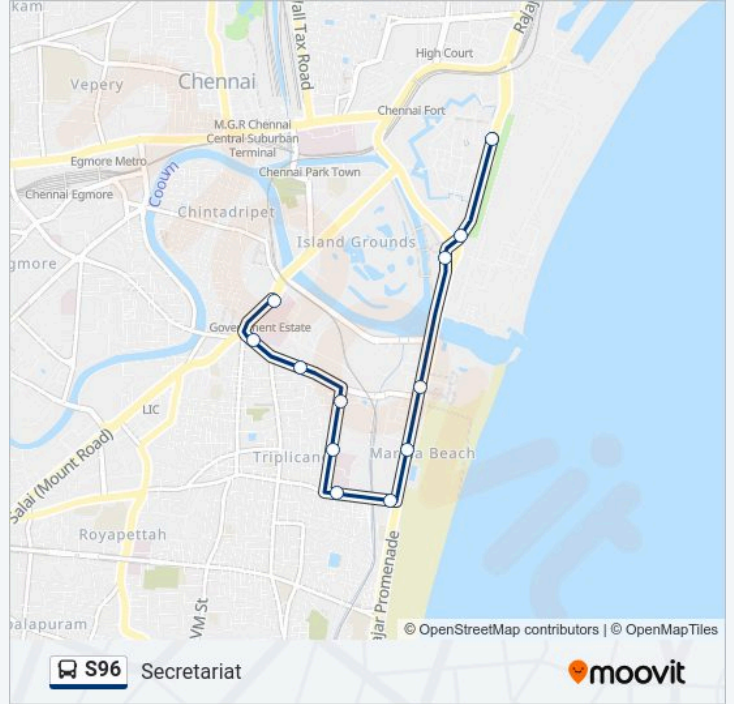

S96 bus time schedules and route maps are available in an offline PDF at moovitapp.com. Use the Moovit App to see live bus times, train schedule or subway schedule, and step-by-step directions for all public transit in Chennai.

© 2024 Moovit - All Rights Reserved