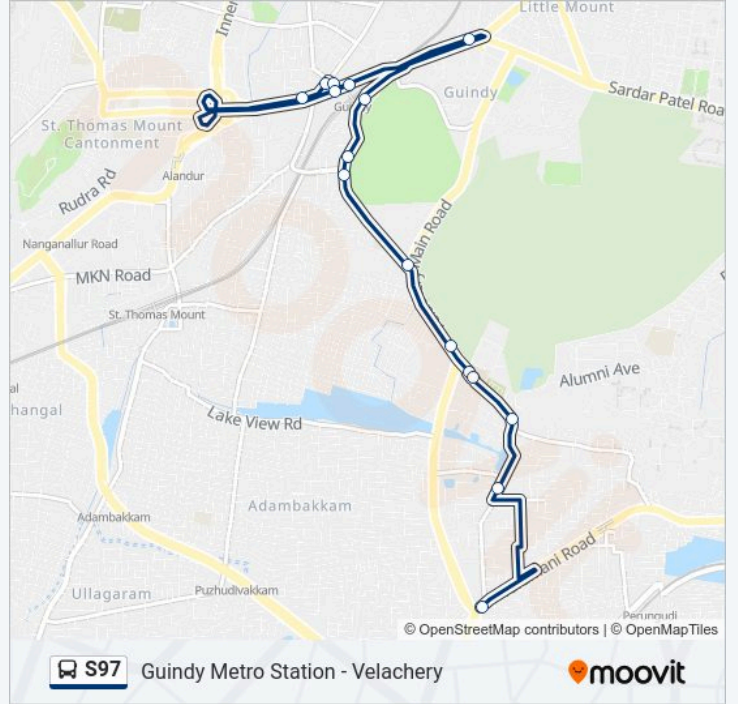

Guindy Metro Station - Velachery

Get The App

The S97 bus line (Guindy Metro Station - Velachery) has 2 routes. For regular weekdays, their operation hours are:
(1) Guindy Metro Station: 06:50 - 21:45(2) Velachery: 06:20 - 21:10
Use the Moovit App to find the closest S97 bus station near you and find out when is the next S97 bus arriving.

S97 bus Info

Direction: Guindy Metro Station

Stops: 11

Trip Duration: 15 min

Line Summary:

Direction: Velachery

16 stops

[VIEW LINE SCHEDULE](#)

S97 bus Time Schedule

Velachery Route Timetable:

Sunday	06:20 - 21:10
Monday	06:20 - 21:10
Tuesday	06:20 - 21:10
Wednesday	06:20 - 21:10
Thursday	06:20 - 21:10
Friday	06:20 - 21:10
Saturday	06:20 - 21:10

S97 bus Info

Direction: Velachery

Stops: 16

Trip Duration: 18 min

Line Summary:

S97 bus time schedules and route maps are available in an offline PDF at moovitapp.com. Use the Moovit App to see live bus times, train schedule or subway schedule, and step-by-step directions for all public transit in Chennai.