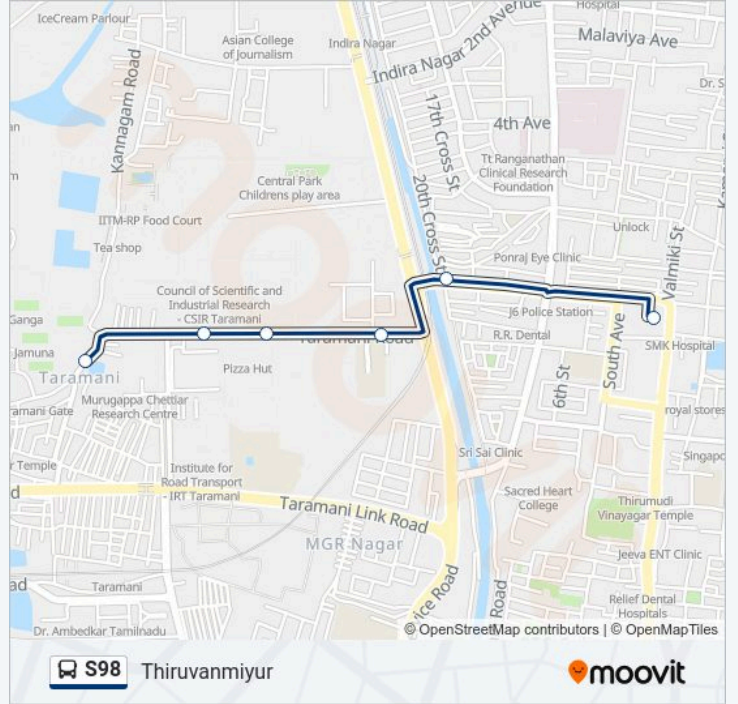

Taramani Route Timetable:

Sunday	05:53 - 06:23
Monday	05:53 - 06:23
Tuesday	05:53 - 06:23
Wednesday	05:53 - 06:23
Thursday	05:53 - 06:23
Friday	05:53 - 06:23
Saturday	05:53 - 06:23

S98 bus Info

Direction: Taramani

Stops: 9

Trip Duration: 6 min

Line Summary:

Direction: Thiruvanmiyur

6 stops

[VIEW LINE SCHEDULE](#)

- Taramani
- Tech Park
- Ascendas I.T.Park
- Spatic Socity School
- Tidel Park
- Thiruvanmiyur

S98 bus Time Schedule

Thiruvanmiyur Route Timetable:

Sunday	21:37 - 22:07
Monday	21:37 - 22:07
Tuesday	21:37 - 22:07
Wednesday	21:37 - 22:07
Thursday	21:37 - 22:07
Friday	21:37 - 22:07
Saturday	21:37 - 22:07

S98 bus Info

Direction: Thiruvanmiyur

Stops: 6

Trip Duration: 5 min

Line Summary:

S98 bus time schedules and route maps are available in an offline PDF at moovitapp.com. Use the Moovit App to see live bus times, train schedule or subway schedule, and step-by-step directions for all public transit in Chennai.