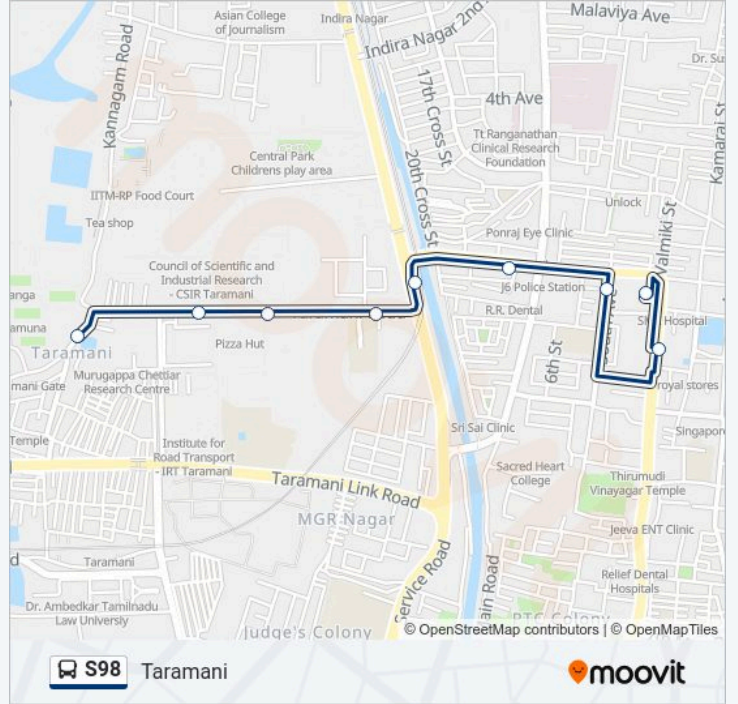

Direction: Taramani

9 stops

[VIEW LINE SCHEDULE](#)

Thiruvanmiyur
Marudeeswarar Temple
Thiruvanmiyur Depot
Jayanthi Theatre
Tidel Park
Spatic Socity School
Ascendas I.T.Park
Tech Park
Taramani

S98 bus Time Schedule

Taramani Route Timetable:

Sunday	05:53 - 06:23
Monday	05:53 - 06:23
Tuesday	05:53 - 06:23
Wednesday	05:53 - 06:23
Thursday	05:53 - 06:23
Friday	05:53 - 06:23
Saturday	05:53 - 06:23

S98 bus Info

Direction: Taramani

Stops: 9

Trip Duration: 6 min

Line Summary:

Direction: Thiruvanmiyur

6 stops

[VIEW LINE SCHEDULE](#)

- Taramani
- Tech Park
- Ascendas I.T.Park
- Spatic Socity School
- Tidel Park
- Thiruvanmiyur

S98 bus Time Schedule

Stops: 6

Trip Duration: 5 min

Line Summary:

S98 bus time schedules and route maps are available in an offline PDF at moovitapp.com. Use the Moovit App to see live bus times, train schedule or subway schedule, and step-by-step directions for all public transit in Chennai.