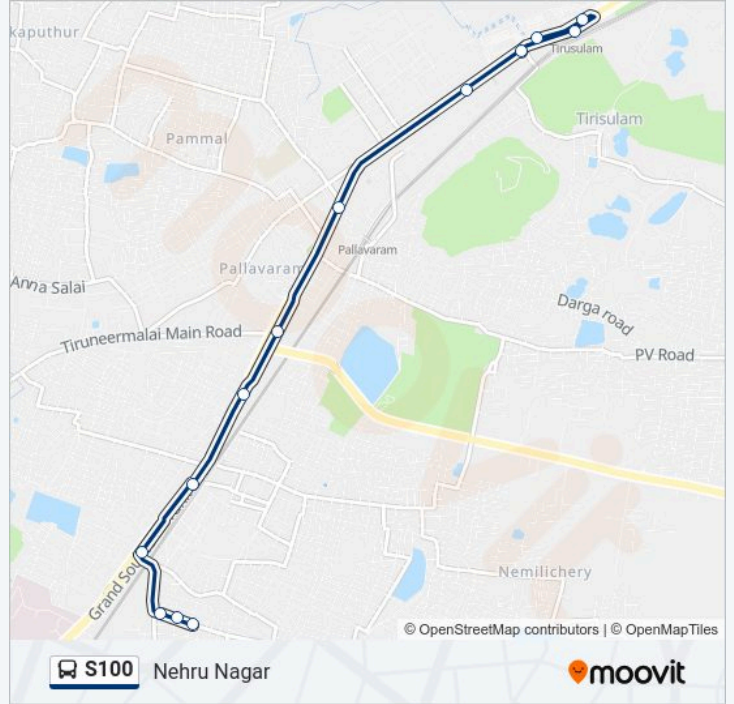

 **S100**

Airport Metro Station

[Get The App](#)

The S100 bus line (Airport Metro Station) has 2 routes. For regular weekdays, their operation hours are:

(1) Airport Metro Station: 06:02 - 06:50(2) Nehru Nagar: 21:40 - 22:28

Use the Moovit App to find the closest S100 bus station near you and find out when is the next S100 bus arriving.

Direction: Airport Metro Station

10 stops

[VIEW LINE SCHEDULE](#)

- Nehru Nagar
- Cotton Mill
- Chromepet M.I.T. Flyover
- Chromepet
- Saravana Store/Esi Hospital
- Ponds
- Palavaram
- Thrisoolam
- Tirusulam
- Airport Metro Station

S100 bus Info

Direction: Airport Metro Station

Stops: 10

Trip Duration: 12 min

Line Summary:

Direction: Nehru Nagar

13 stops

[VIEW LINE SCHEDULE](#)

S100 bus Info

Direction: Nehru Nagar

Stops: 13

Trip Duration: 13 min

Line Summary:

S100 bus time schedules and route maps are available in an offline PDF at moovitapp.com. Use the Moovit App to see live bus times, train schedule or subway schedule, and step-by-step directions for all public transit in Chennai.