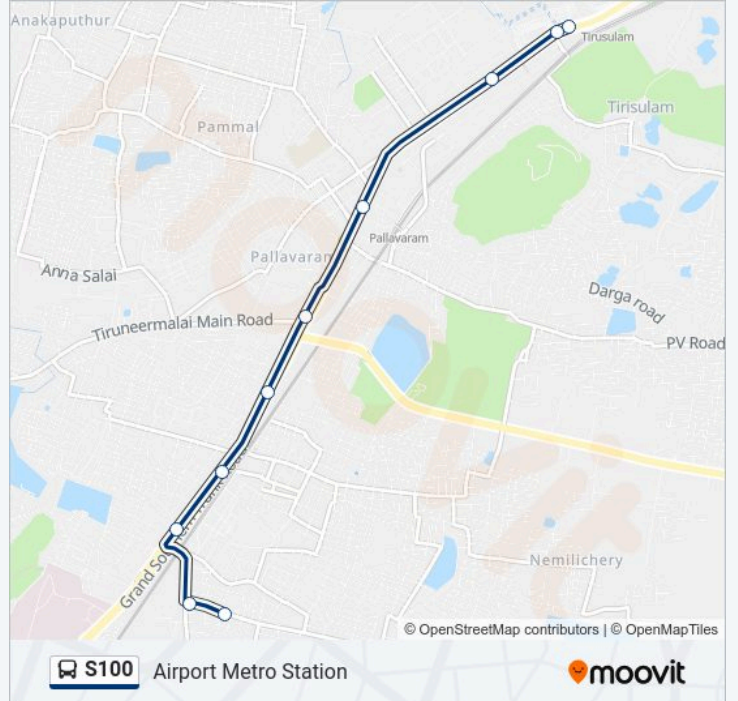

Use the Moovit App to find the closest S100 bus station near you and find out when is the next S100 bus arriving.

Direction: Airport Metro Station

10 stops

[VIEW LINE SCHEDULE](#)

- Nehru Nagar
- Cotton Mill
- Chromepet M.I.T. Flyover
- Chromepet
- Saravana Store/Esi Hospital
- Ponds
- Palavaram
- Thrisoolam
- Tirusulam
- Airport Metro Station

S100 bus Time Schedule

Airport Metro Station Route Timetable:

Sunday	06:02 - 06:50
Monday	06:02 - 06:50
Tuesday	06:02 - 06:50
Wednesday	06:02 - 06:50
Thursday	06:02 - 06:50
Friday	06:02 - 06:50
Saturday	06:02 - 06:50

S100 bus Info

Direction: Airport Metro Station

Stops: 10

Trip Duration: 12 min

Line Summary:

Direction: Nehru Nagar

13 stops

[VIEW LINE SCHEDULE](#)