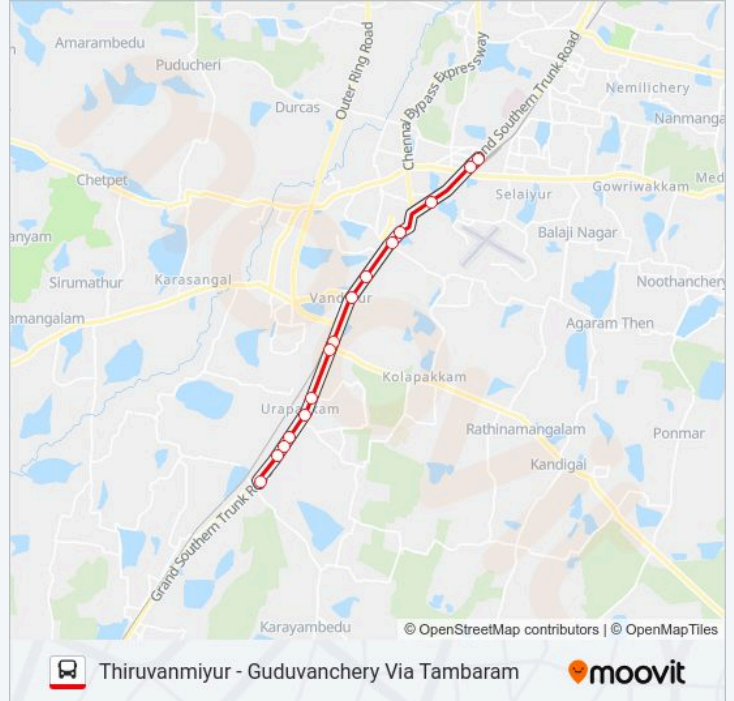

Use the Moovit App to find the closest 91V bus station near you and find out when is the next 91V bus arriving.

Direction: Guduvanchery

15 stops

[VIEW LINE SCHEDULE](#)

Tambaram West Bus Station

Tambaram Railway Station

91V bus Info

Direction: Guduvanchery

Stops: 15

Trip Duration: 23 min

Line Summary:

Direction: Guduvanchery Via Tambaram

51 stops

[VIEW LINE SCHEDULE](#)