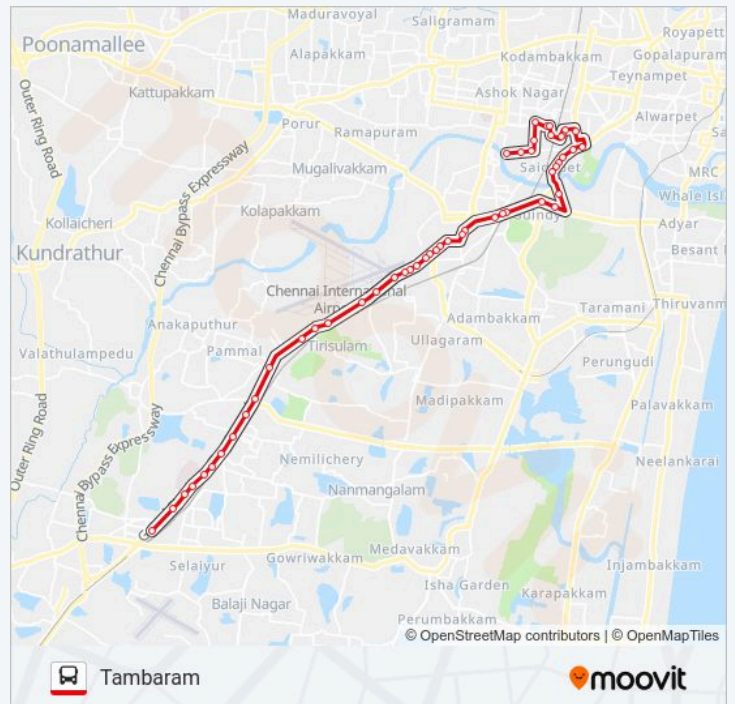

500W bus Info

Direction: Tambaram

Stops: 51

Trip Duration: 49 min

Line Summary:

Old Airport

Airport Quarters

Meenambakkam