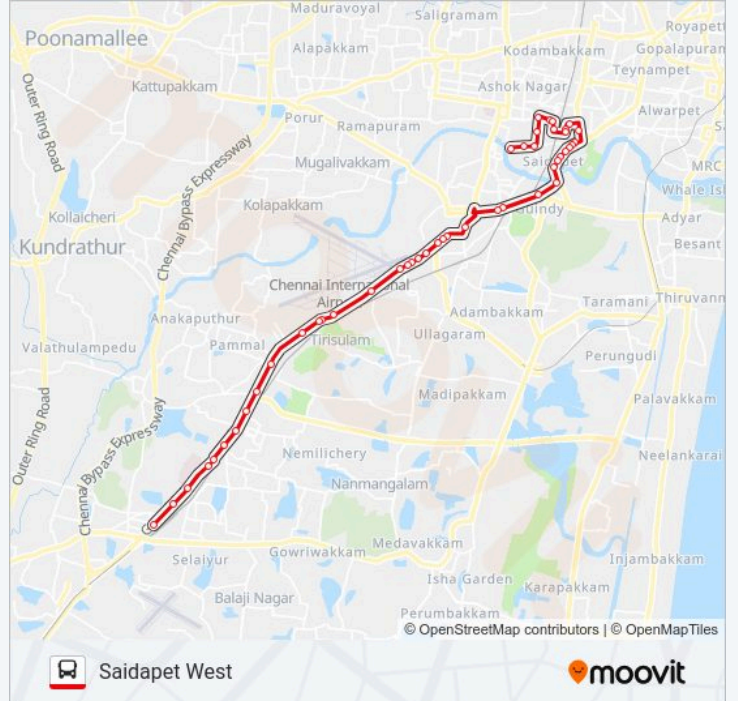

Thiyagi Aranganathan Saba

Srinivasa Theater

Mettupalayam

Mettupalayam Market

G.H. Secondary School

Jayaraj Theatre

Saidapet West Bus Stand

Direction: Tambaram

51 stops

[VIEW LINE SCHEDULE](#)

Saidapet West Bus Stand

Jayaraj Theatre

500W bus Time Schedule

Tambaram Route Timetable:

Sunday	19:45 - 20:45
Monday	19:45 - 20:45
Tuesday	19:45 - 20:45

G.H. Secondary School