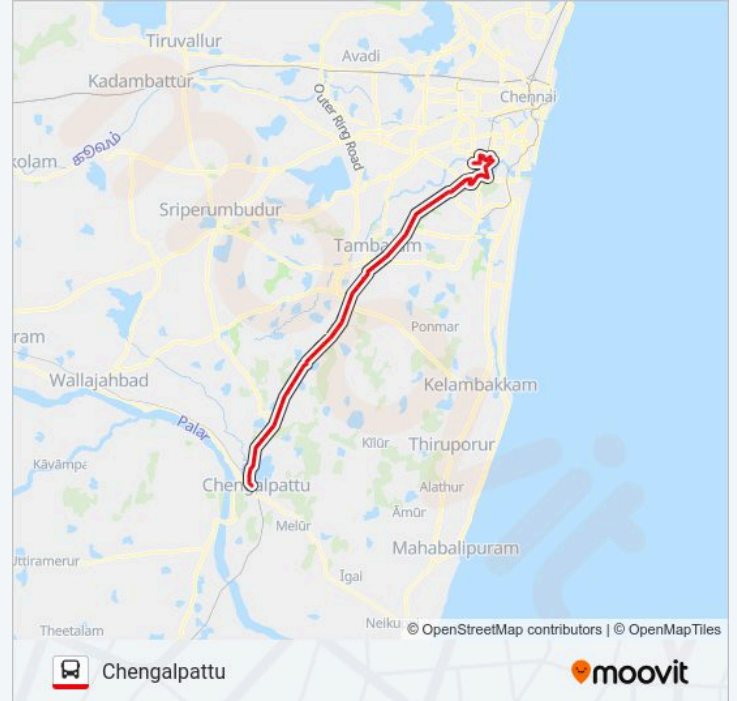

Guindy Railway Station

Maduvankarai

Maduvankarai

Guindy

Guindy M.K.N.Salai

Alandur Metro Station

Aksharkhana

Cantonment Board (St. Thomas Mount Head Post Office)

St Thomas Mount

Ota Metro Station

Alandur Court

Alandur Bus Depot

Alandur Cement Road

Cement Road

JN Of Palavanthangal And GST

Old Airport

Airport Quarters

Meenambakkam

Thirusoolam National Airport

Airport Metro Station

Thrisoolam

Pallavaram

Ponds Company

E.S.I. Hospital

Chromepet

Chromepet M.I.T. Flyover

T.B.Hospital

Tambaram Sanatorium

Mannapuram

Tambaram Sanatorium Bus Stand

Kadaperi

Tambaram West Bus Station