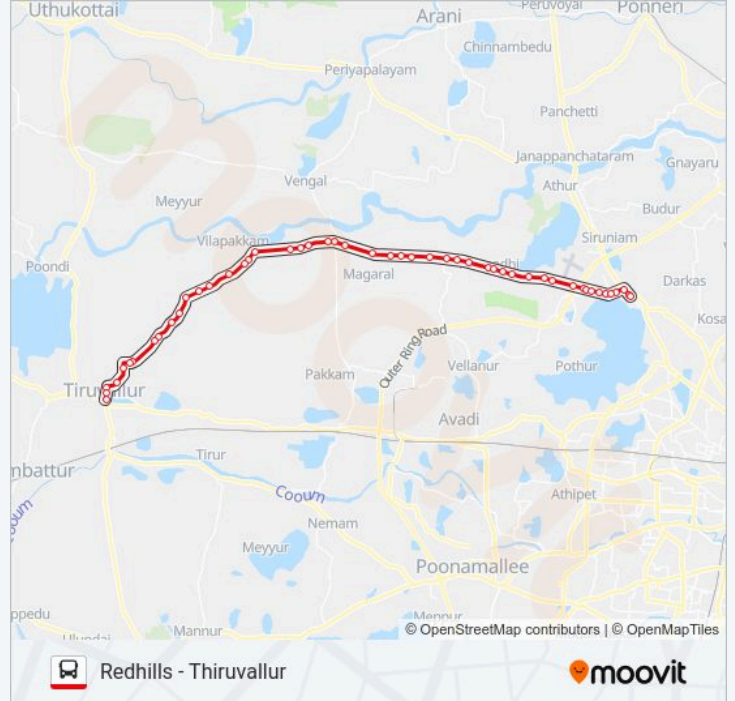

Ammanam Bakkam

Tamaraipakkam

Sivan Kovil

Magaral Kandigai

Koduvally

Karanipataih

Jaya Suriya Engineering College

Dhass

Poochiathibedu

Vanianchathiram

Ambedkar Nagar

Alamadhi

Alamathi Pumping Station

Alamathi Cattle Farm

Alamathi Garden

Alamathi Eswaran Kovil

Edapalayam

Jeeva Nagar

Ambedkar Nagar

Kk Nagar

Gandhi Nagar West

Bammedukulam

Gandhi Nagar

Mutthu Mariamman Koil

M.A. Nagar

Elite Matriculation Higher Secondary

Red Hills Thiruvallur Road Junction

Red Hills

Redhills Bus Terminal

Direction: Thiruvallur

51 stops

[VIEW LINE SCHEDULE](#)

505 bus Time Schedule

Thiruvallur Route Timetable:

Sunday

05:00 - 22:00