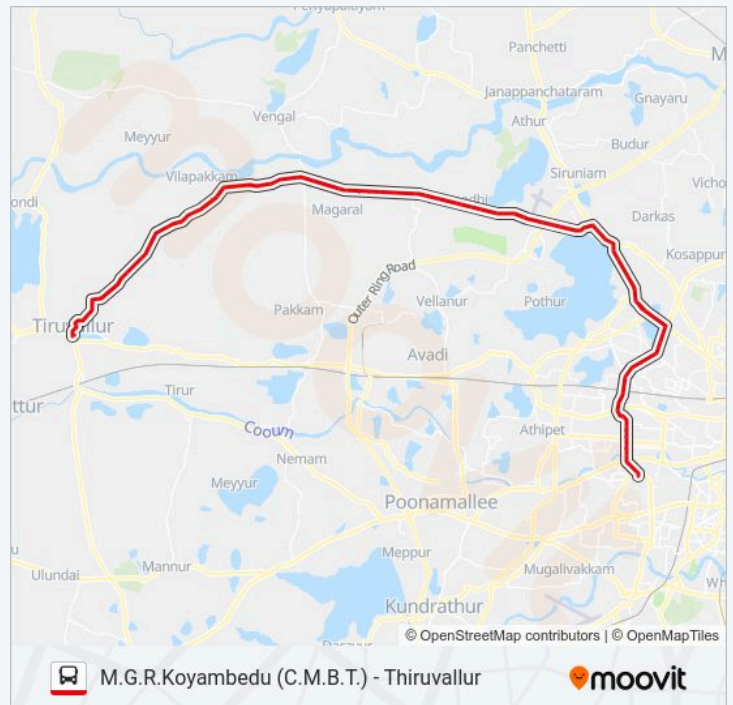

505A bus Info

Direction: Thiruvallur

Stops: 81

Trip Duration: 111 min

Line Summary:

Elite Matriculation Higher Secondary

St. Joseph School

Mutthu Mariamman Koil