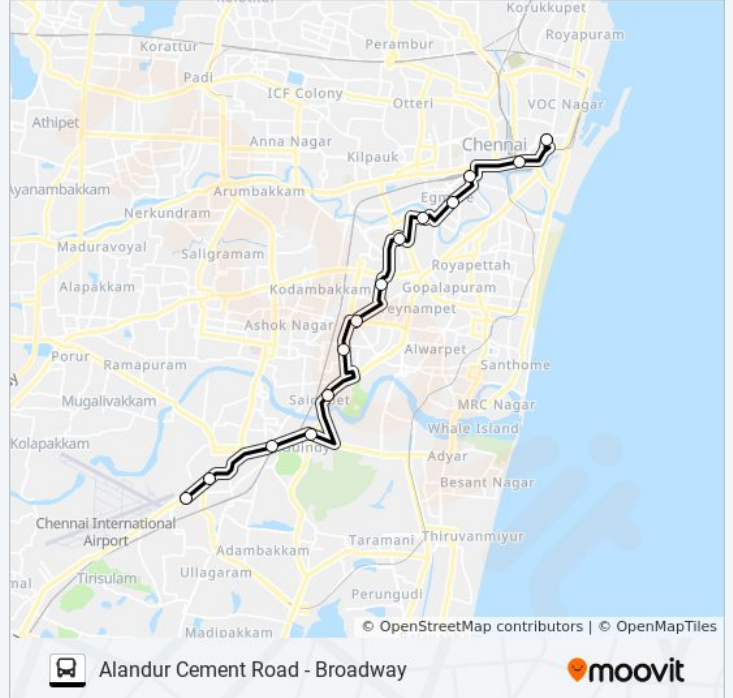

Use the Moovit App to find the closest 18P bus station near you and find out when is the next 18P bus arriving.

**Direction: Alandur Cement Road**

14 stops

[VIEW LINE SCHEDULE](#)

- Broadway
- Central R.S. (M.G.R.Central)
- Egmore North R.S.
- Maternity Hospital
- Dpi
- Sterling Road
- Vidyodaya
- Pondy Bazar (Panagal Park)
- Thiyagaraya Nagar (T.Nagar) Bus Depot Corner
- Saidapet
- Concorde Spic
- Guindy Industrial Estate
- St Thomas Mount
- Alandur Cement Road

**18P bus Time Schedule**

Alandur Cement Road Route Timetable:

Sunday	12:35 PM
Monday	12:35 PM
Tuesday	12:35 PM
Wednesday	12:35 PM
Thursday	12:35 PM
Friday	12:35 PM
Saturday	12:35 PM

**18P bus Info**

**Direction:** Alandur Cement Road

**Stops:** 14

**Trip Duration:** 28 min

**Line Summary:**

**Direction: Broadway**

14 stops

[VIEW LINE SCHEDULE](#)

- Alandur Cement Road
- St.Thomas Mount
- Guindy Industrial Estate
- Chellammal College
- Saidapet
- Thiyagaraya Nagar (T.Nagar) Bus Depot Corner
- Pondy Bazar (Panagal Park)
- Vidyodaya
- Sterling Road
- Dpi
- Maternity Hospital
- Egmore North R.S
- Central R.S. (M.G.R.Central)
- Broadway

**18P bus Time Schedule**

Broadway Route Timetable:

Sunday	2:20 PM
Monday	2:20 PM
Tuesday	2:20 PM
Wednesday	2:20 PM
Thursday	2:20 PM
Friday	2:20 PM
Saturday	2:20 PM

**18P bus Info**

**Direction:** Broadway