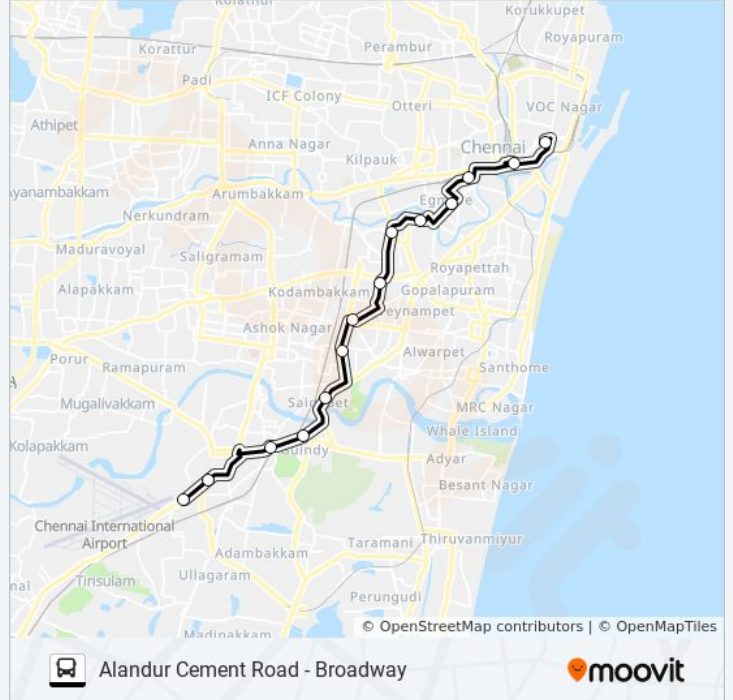

18P

Alandur Cement Road - Broadway

View In Website Mode

The 18P bus line (Alandur Cement Road - Broadway) has 2 routes. For regular weekdays, their operation hours are: (1) Alandur Cement Road: 12:35 PM(2) Broadway: 2:20 PM

**Stops:** 14

**Trip Duration:** 28 min

**Line Summary:**

**Direction: Broadway**

14 stops

[VIEW LINE SCHEDULE](#)

- Alandur Cement Road
- St.Thomas Mount
- Guindy Industrial Estate
- Chellammal College
- Saidapet
- Thiyagaraya Nagar (T.Nagar) Bus Depot Corner
- Pondy Bazar (Panagal Park)
- Vidyodaya
- Sterling Road
- Dpi
- Maternity Hospital
- Egmore North R.S
- Central R.S. (M.G.R.Central)
- Broadway

**18P bus Time Schedule**

Broadway Route Timetable:

Sunday	2:20 PM
Monday	2:20 PM
Tuesday	2:20 PM
Wednesday	2:20 PM
Thursday	2:20 PM
Friday	2:20 PM
Saturday	2:20 PM

**18P bus Info**

**Direction:** Broadway

**Stops:** 14

**Trip Duration:** 27 min

**Line Summary:**

18P bus time schedules and route maps are available in an offline PDF at [moovitapp.com](https://moovitapp.com). Use the [Moovit App](#) to see live bus times, train schedule or subway schedule, and step-by-step directions for all public transit in Chennai.