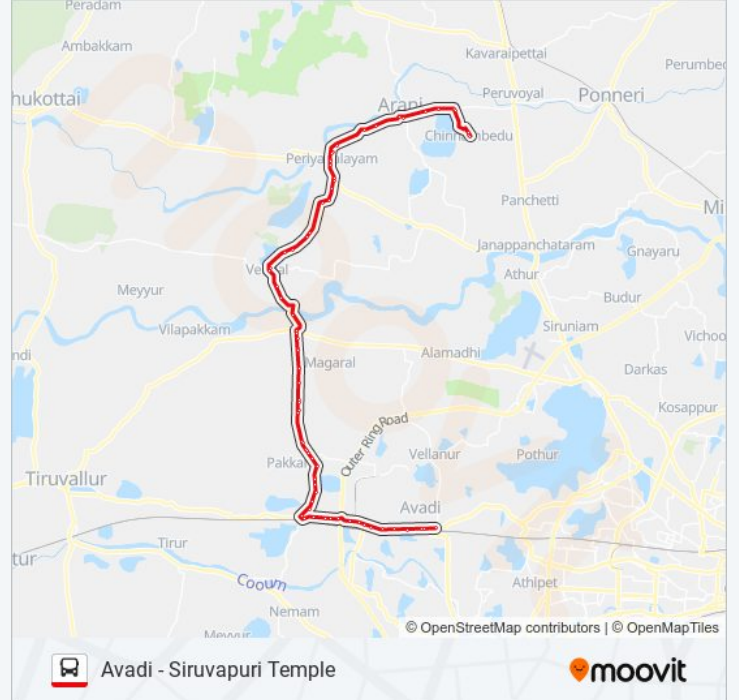

Periyar Nagar

Ernakuppma

Vengal College

Winwind Power Ltd.

Vengal

Vengal Bazaar

Perumal Colony

Pogalmedu

Anaikattu

Tamaraipakkam Road Junction

Thamaraipakkam (Avadi Road)

Rr Kandanai

Thamaraipakkam

Thamaraipakkam

Kavanoor

Komakkambedu

Melakondaiyur

Kilakondaiyur

Bandikavanoor

Melkondaiyur

Ramanathapuram

Kesava Cross Road

Perumal Kovil

Pakkam New Colony

Vellore Hospital

Pakkam Junction

Melappedu

A.N.S. Nagar

Sri Pathi Nagar

Nashik Nagar

Balaji Nagar

Natthamedu

Nadukuthagai