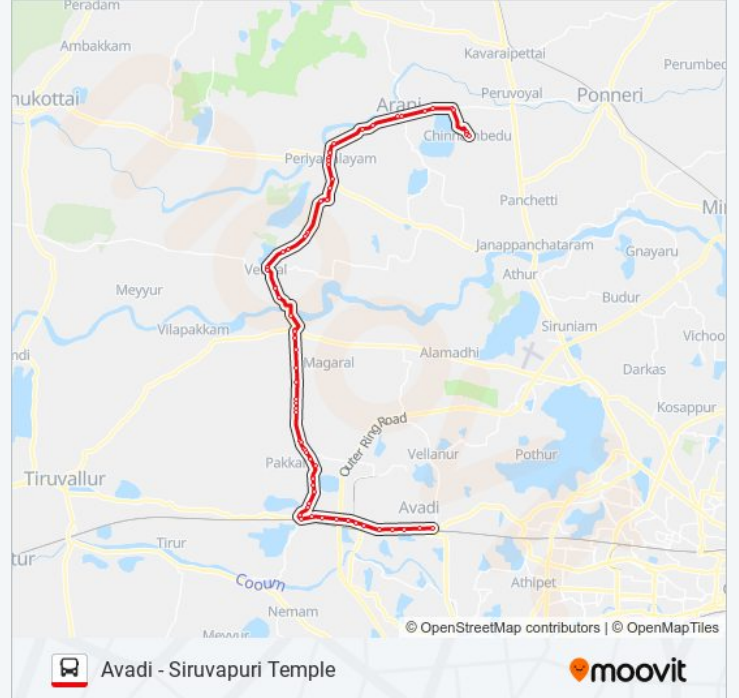

Nadukuthagai

Natthamedu

Balaji Nagar

Nashik Nagar

Sri Pathi Nagar

A.N.S. Nagar

Melappedu

Pakkam Junction

Vellore Hospital

Pakkam New Colony

Perumal Kovil

Kesava Cross Road

Ramanathapuram

Melkondaiyur

Bandikavanoor

Kilakondaiyur

Melakondaiyur

Komakkambedu

Kavanoor

Thamaraipakkam

Rr Kandana

Thamaraipakkam (Avadi Road)

Tamaraipakkam Road Junction

Anaikattu

Pogalmedu

Perumal Colony

Perumal Colony

Vengal Bazaar

Vengal

Winwind Power Ltd.

Vengal College

Ernakuppam

Ernakupma