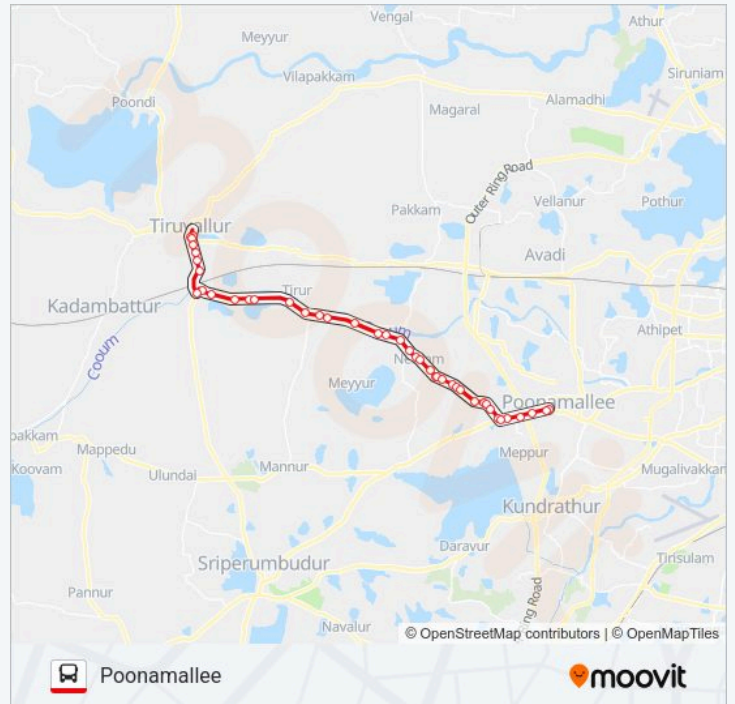

### 597A bus Info

**Direction:** Poonamallee

**Stops:** 42

**Trip Duration:** 63 min

**Line Summary:**

Nazarathpet

Poonamallee Bypass

Poonamallee