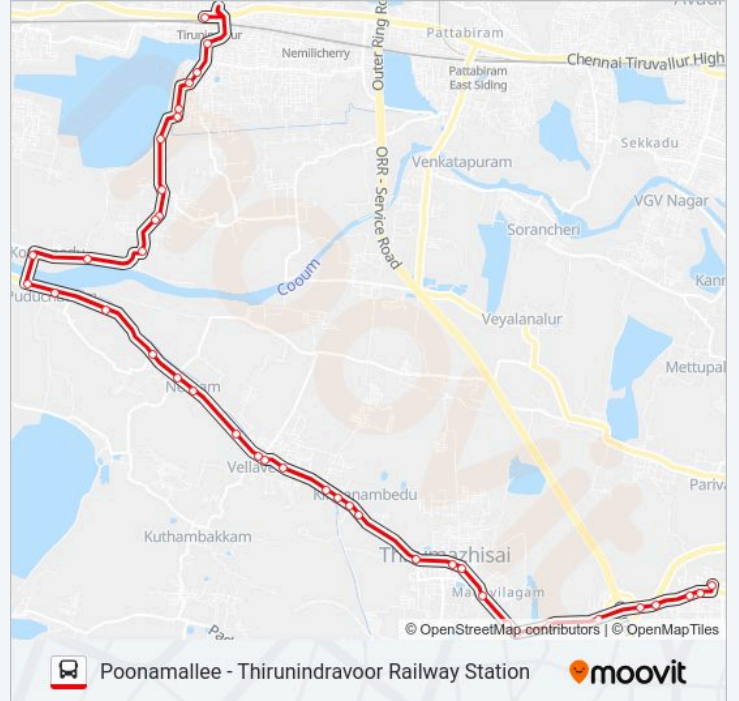

Thirumazhai Government School

Government School

Manamedu

Kemana Medu

Mel Menambedu

Vellavedu Bus Stop

Coca Cola Company

Coca Cola Company

Sri Krishna Sweets

Neemam

Jamin Korattur

Ima College

Pudhuchatram

Puduchatram Bridge

Periya Kottamedu

Kottamedu

Kosapalayam

Arunthathipalayam

Puthuchathiram

Ponniyammanmedu

Erikarai

Thiruninravur Ramar Kovil

Mettu Street

Thiruninravur Hospital

Dharma Raja Kovil

Thiruninravur

Thirunindravoor Railway Station

597C bus time schedules and route maps are available in an offline PDF at moovitapp.com. Use the Moovit App to see live bus times, train schedule or subway schedule, and step-by-step directions for all public transit in Chennai.