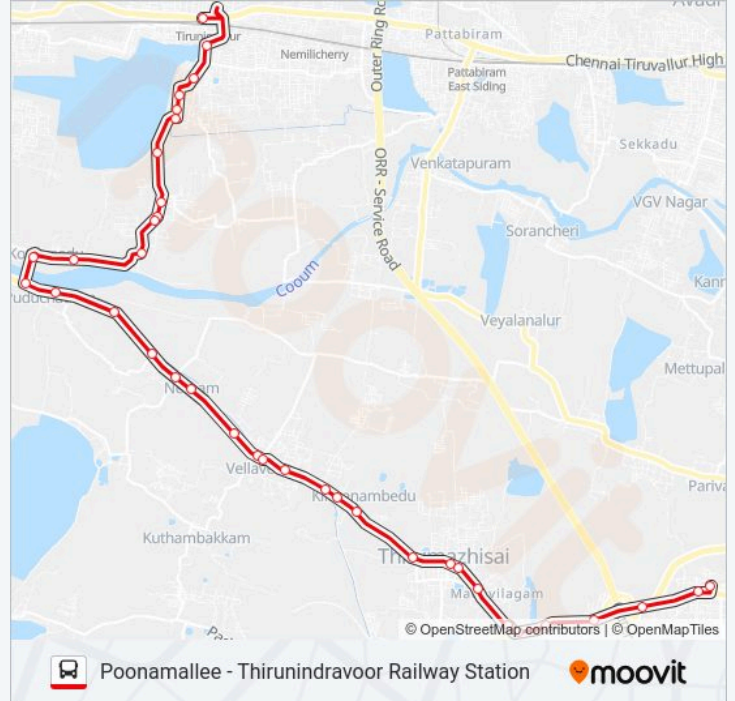

597C bus Info

Direction: Poonamallee

Stops: 37

Trip Duration: 47 min

Line Summary:

Vellavedu Bus Stop

Mel Menambedu

Kemana Medu

Jaya Jaya Sankara International School

Nazarathpet

Poonamallee Bypass

Poonamallee

Poonamallee Terminus

Direction: Thirunindravoor Railway Station

40 stops

[VIEW LINE SCHEDULE](#)