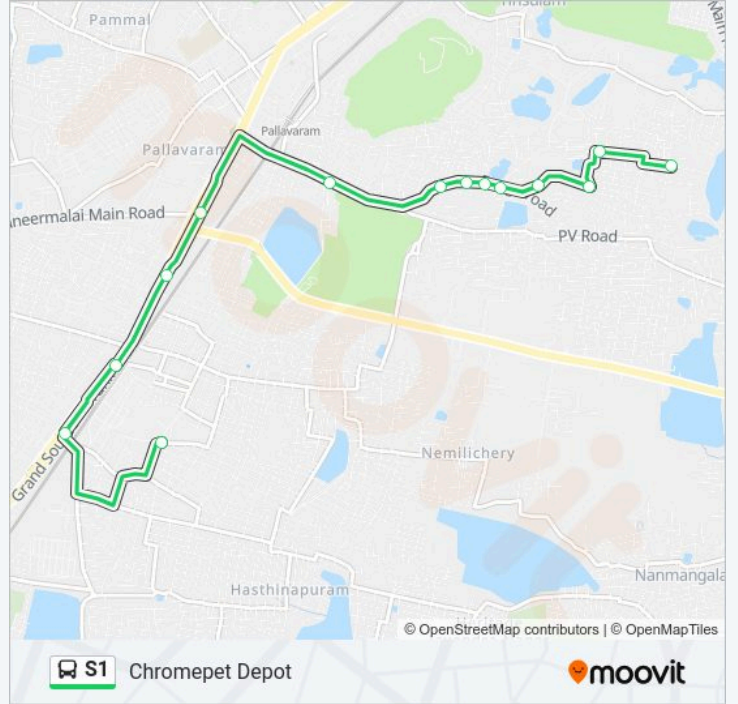

## Chromepet Depot

[Get The App](#)

The S1 bus line (Chromepet Depot) has 2 routes. For regular weekdays, their operation hours are:

(1) Chromepet Depot: 13:15-21:25(2) Thirisulam Sakhi Nagar: 05:53-14:10

Use the Moovit App to find the closest S1 bus station near you and find out when is the next S1 bus arriving.

**Direction: Chromepet Depot**

14 stops

[VIEW LINE SCHEDULE](#)

Thirisulam Sakhi Nagar  
Union Carbide Colony  
Sara Nagar  
Heba Matriculation High School  
Sallon Church  
Amman Temple  
Jain Green Acres  
Dharga  
Dharga Road  
Ponds Company  
E.S.I. Hospital  
Chromepet  
Chromepet M.I.T. Flyover  
Chromepet Depot

**S1 bus Time Schedule**

Chromepet Depot Route Timetable:

Monday	13:15-21:25
Tuesday	13:15-21:25
Wednesday	13:15-21:25
Thursday	13:15-21:25
Friday	13:15-21:25
Saturday	13:15-21:25
Sunday	13:15-21:25

**S1 bus Info****Direction:** Chromepet Depot**Stops:** 14**Trip Duration:** 15 min**Line Summary:**

**Direction: Thirisulam Sakhi Nagar**

14 stops

[VIEW LINE SCHEDULE](#)

- Chromepet Depot
- Chromepet M.I.T. Flyover
- Chromepet
- Saravana Store/Esi Hospital
- Ponds
- Dharga Road
- Dharga
- Jains Green Acres
- Amman Temple
- Sallon Church
- Heba Matriculation High School
- Sara Nagar
- Union Carbide Colony
- Thirisulam Sakhi Nagar