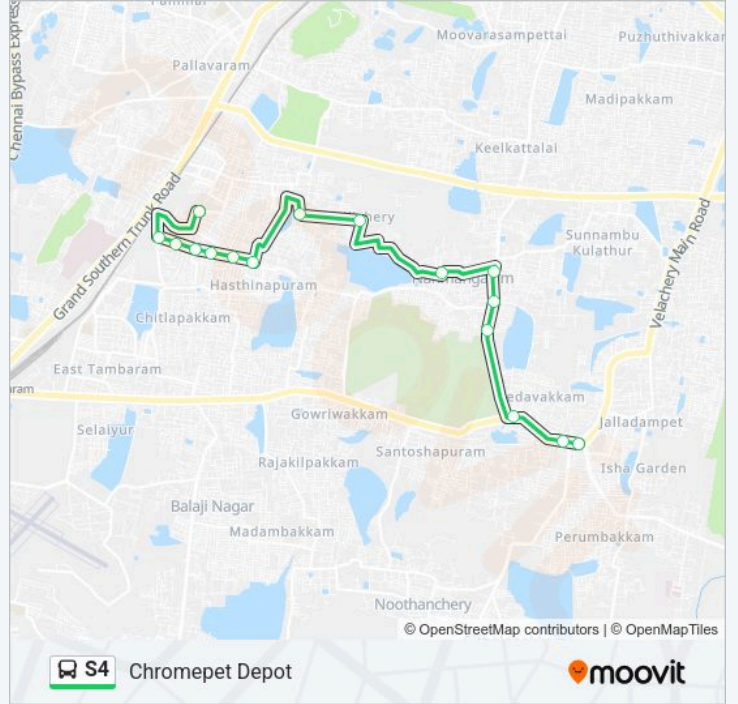

 **S4 Line****Chromepet Depot**[Get The App](#)

The S4 bus line (Chromepet Depot) has 2 routes. For regular weekdays, their operation hours are:

(1) Chromepet Depot: 13:00-22:05(2) Medavakkam: 05:45-14:50

Use the Moovit App to find the closest S4 bus station near you and find out when is the next S4 bus arriving.

Direction: Chromepet Depot

16 stops

[VIEW LINE SCHEDULE](#)

Medavakkam Junction
Medavakkam
Medavakkam Koot Road
Velakallu Bus Stop
Nagathamman Kovil
Kovilambakam Bus Stop
Pillaiyar Koil
Nemilicheri
Zameen Pallavaram (Radha Nagar
Hasthinapuram
Gayathri Nagar / Venkatraman Nagar
Muthumariamman Kovil
Kumaran Kundram
Nehru Nagar
Cotton Mill
Chromepet Depot

S4 bus Time Schedule

Chromepet Depot Route Timetable:

Monday	13:00-22:05
Tuesday	13:00-22:05
Wednesday	13:00-22:05
Thursday	13:00-22:05
Friday	13:00-22:05
Saturday	13:00-22:05
Sunday	13:00-22:05

S4 bus Info**Direction:** Chromepet Depot**Stops:** 16**Trip Duration:** 20 min**Line Summary:**

Direction: Medavakkam

17 stops

[VIEW LINE SCHEDULE](#)

- Chromepet Depot
- Cotton Mill
- Nehru Nagar
- Nehru Nagar
- Kumaran Kundram
- Muthumariamman Kovil
- Gayathri Nagar / Venkatraman Nagar
- Hasthinapuram
- Zameen Pallavaram (Radha Nagar)
- Nemilicheri
- Pillaiyar Koil
- Kovilambakam
- Nagathamman Kovil
- Vellaikal
- Medavakkam Koot Road
- Medavakkam
- Medavakkam Junction