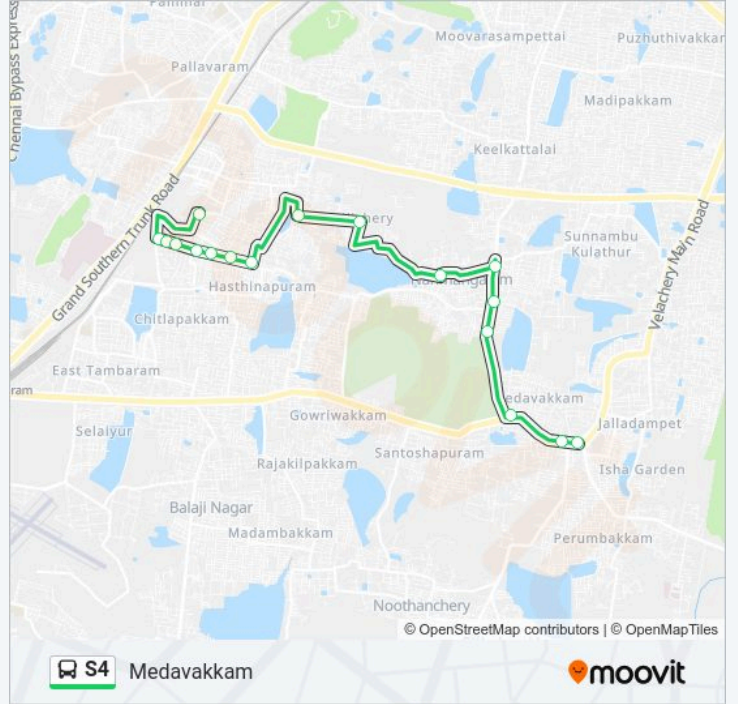

S4 bus time schedules and route maps are available in an offline PDF at moovitapp.com. Use the Moovit App to see live bus times, train schedule or subway schedule, and step-by-step directions for all public transit in Chennai.

© 2025 Moovit - All Rights Reserved