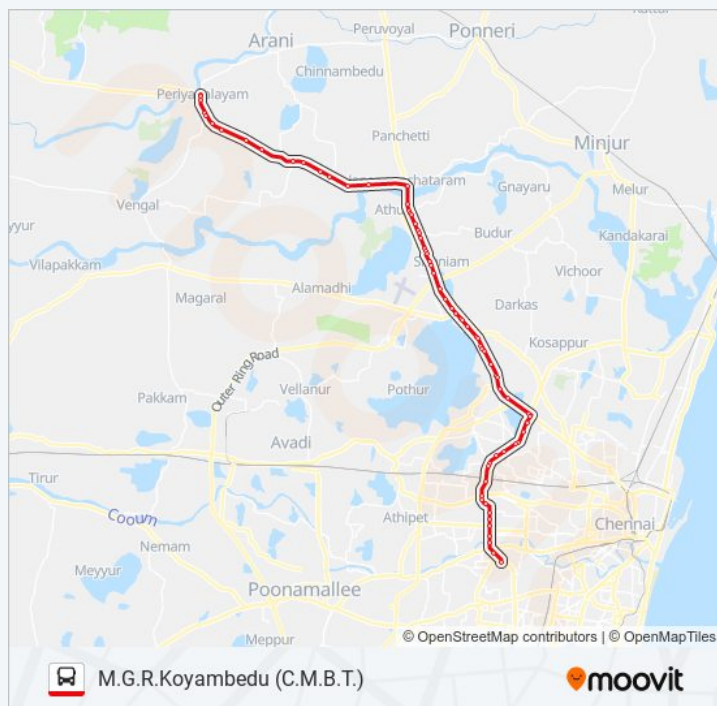

Stops: 68

Trip Duration: 92 min

Line Summary:

Polytechnic
Kavangarai
Puzhal Jail
Puzhal Bus Stand
Puzhal Camp
Cycle Shop
Madhavaram Bypass
Madhavaram Bypass
Madhavaram Bypass
Shastri Nagar
Retteri Signal
Kolathur Metro Water
Ambedkar Nagar
Senthil Nagar
Agrakaram
Kaikankuppam
T.B. Estate
Lucas Tvs
Wheels India Road Junction
Kovarthanagiri
Anna Nagar West
Thirumangalam
Thirumangalam Junction
Thirumangalam
Thirumangalam E.B.Office
Vijayakanth Kalayana Mandapam
M.G.R.Koyambedu (C.M.B.T.)