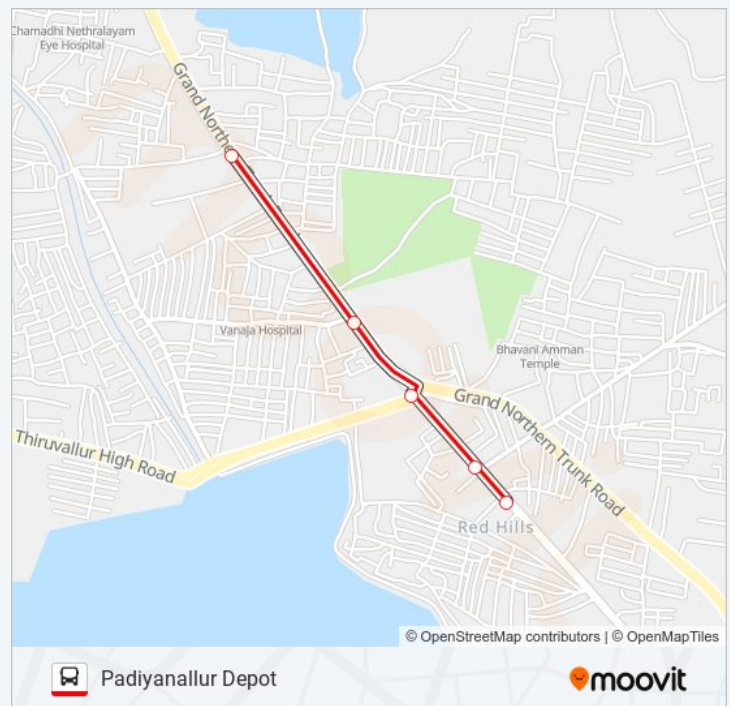

21:32 - 21:40

514ET bus Info

Direction: Padiyanallur Depot

Stops: 5

Trip Duration: 4 min

Line Summary:

Direction: Periyapalayam

64 stops