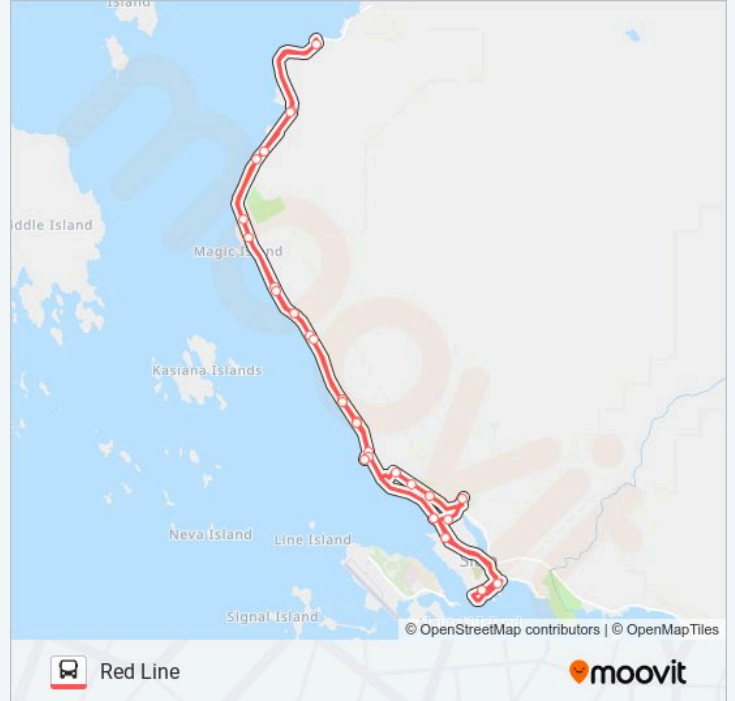

Sand Dollar Dr / Halibut Point Rd

Sharon Dr / Halibut Point Rd

Channel Club

Sollars Ct / Halibut Point Rd - Outbound

Hpr Rec - Outbound

Horizon Way / Halibut Point Rd

Blue Apartments

Ferry Terminal

RED LINE bus Info

Direction: To Ferry Terminal

Stops: 31

Trip Duration: 60 min

Line Summary:

Wildlife Troopers

Pirates Wy / Halibut Point Rd

Hpr Rec - Inbound

Sollars Ct / Halibut Point Rd - Inbound

Eagles Roost

Sandy Beach

Cascade Creek Bridge - Inbound

Sea Mart

Alder Wy / Halibut Point Rd

Mcdonalds

RED LINE bus time schedules and route maps are available in an offline PDF at moovitapp.com. Use the Moovit App to see live bus times, train schedule or subway schedule, and step-by-step directions for all public transit in Sitka.