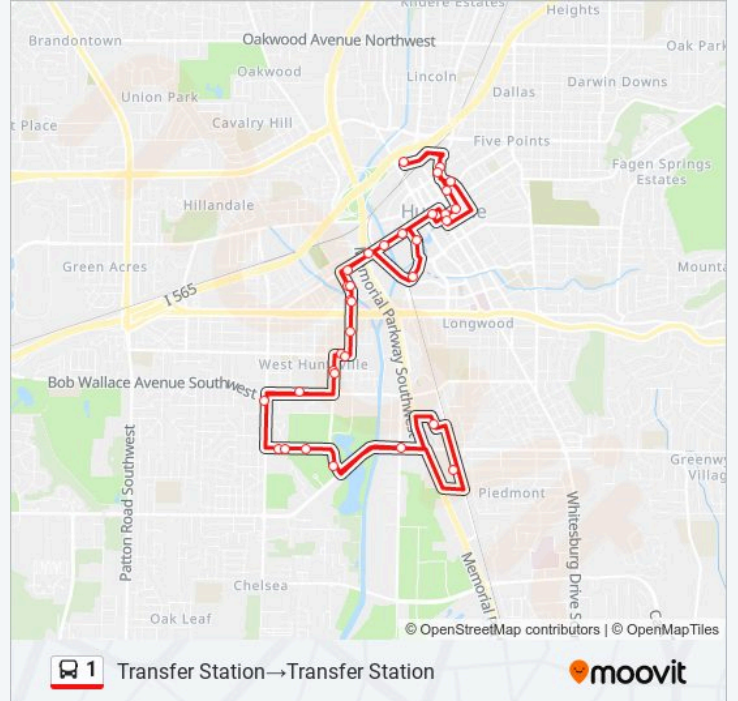

- Transfer Station
- Huntsville Summit Sb
- Todd Towers Stop
- Randolph at Washington
- Courthouse North Side
- Von Braun Center
- Hsv.Madison County Public Library
- Clinton at Parkway Access
- Seminole at Brahan
- Johnson Towers
- Seminole Dr at 7th Ave
- 9th Ave at 1st St
- 1st St at Castlewood Apartments
- Lee's Tailoring
- Dollar General Parking Lot
- Ivy And Westmill
- Westheimer/Ivy
- Ivy at Ben Garmon
- Senior Center
- Parkway Place Mall
- Walmart on L&N at the Parkway

1 bus Info
Direction: Transfer Station → Transfer Station
Stops: 40
Trip Duration: 50 min
Line Summary:

Drake Ave Academy Sports

Senior Center

Westheimer/Ivy

Ivy And Westmill

Dollar General Parking Lot

Lee's Tailoring

1st St at Freeman Rd

9th Ave at Seminole Dr

Seminole Dr at 7th Ave

Salvation Army

Seminole at Vernon

Clinton at Seminole

Clinton at the Post Office

Clinton at the Vbc North Hall

Russell Erskine Apartments

Courthouse Westside Square

Todd Towers Stop

Huntsville Summit

Transfer Station

1 bus time schedules and route maps are available in an offline PDF at moovitapp.com. Use the Moovit App to see live bus times, train schedule or subway schedule, and step-by-step directions for all public transit in Huntsville.