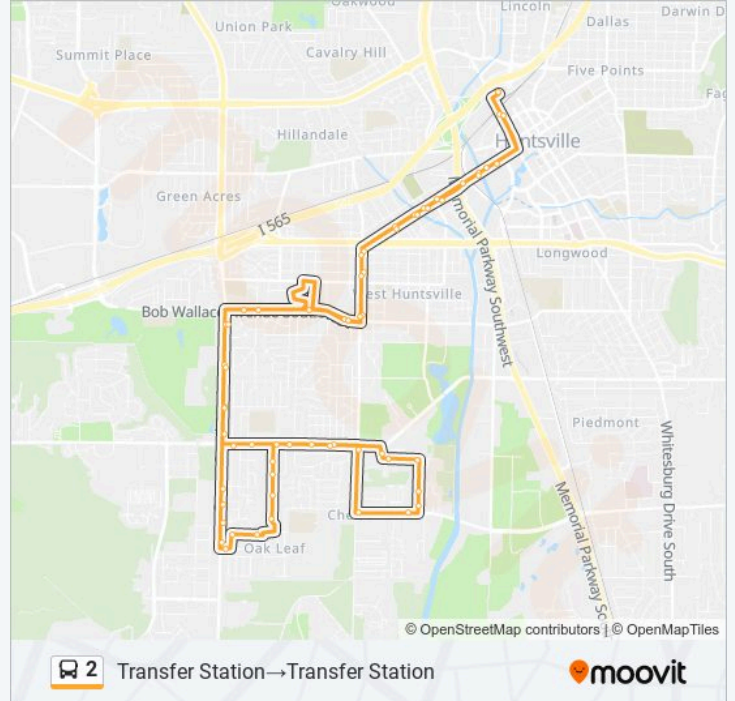

Transfer Station → Transfer Station

Get The App

The 2 bus line Transfer Station → Transfer Station has one route. For regular weekdays, their operation hours are:
 (1) Transfer Station → Transfer Station: 5:00 AM - 8:00 PM
 Use the Moovit App to find the closest 2 bus station near you and find out when is the next 2 bus arriving.

Direction: Transfer Station → Transfer Station

61 stops

[VIEW LINE SCHEDULE](#)

- Transfer Station
- Church at Dallas
- Clinton at Pollard
- Clinton Across From Post Office
- Clinton at Parkway Access
- Clinton at Cemetery
- Clinton at Seminole
- Clinton Avenue Grocery
- Clinton at Lowery
- Triana at 6th Ave Sb
- Triana at 8th St SW
- Across From Walgreens
- Mexican Express
- Wal Mart Bob Wallace
- South Of U.S. Army
- Patton at Morgan Sb
- Metro Kiwanis Sports Plex
- Drake at Mcvay
- East Of Hanh's Alterations
- Fuel City
- East Of the Prado

2 bus Info

Direction: Transfer Station → Transfer Station

Stops: 61

Trip Duration: 50 min

Line Summary:

Cobb Rd at Villa Madrid

Hood at Windchase

Hood at Knight

3599 Bob Wallace Ave

3257 Bob Wallace Ave

Walgreens

Triana at 8th

Triana at 6th Ave Nb

Clinton at 4th

Clinton at Indiana

Clinton at Cemetery