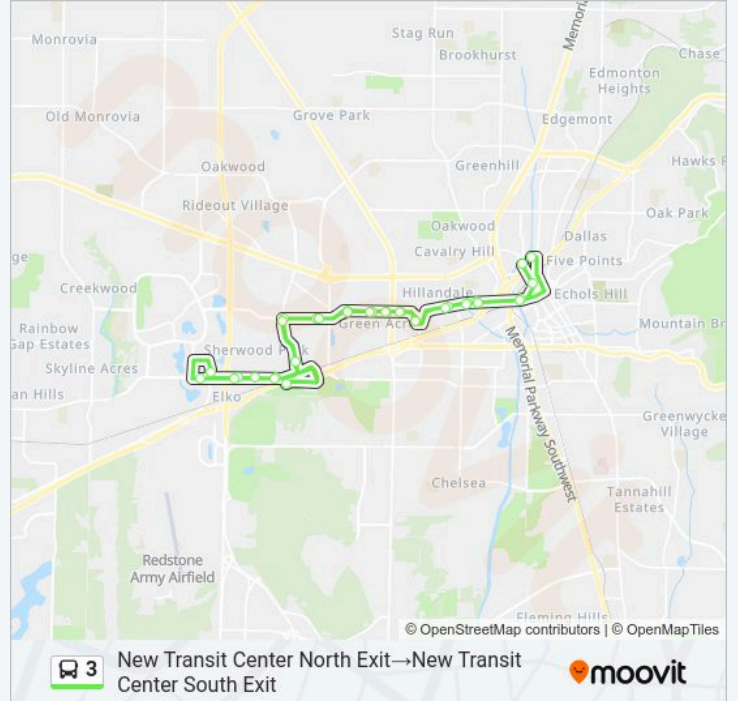

35 stops

[VIEW LINE SCHEDULE](#)

- New Transit Center North Exit
- Dallas at Holmes Wb
- Holmes at Peachtree
- Seldon Center Wb
- Holmes at Fairway
- V.A. Clinic
- Holmes at Galway
- John's Store Wb
- Holmes at Karter Wb
- Holmes at Ben Graves Wb
- Bradford at Benchmark Wb
- Wynn at Rfcu
- Calhoun College
- Old Madison Pike/Citgo
- Old Madison Pike And Bocker
- Sherwood Baptist Church
- Bridge Street Town Center
- Old Madison Pike at Research Park
- Old Madison Pike at Steeplechase
- Old Madison Pike at Dollar General

3 bus Info

Direction: New Transit Center North Exit→New Transit Center South Exit

Stops: 35

Trip Duration: 50 min

Line Summary:

Space And Rocket Center

Calhoun College

Bradford & Wynn - Research Park

Bradford at Benchmark Eb

Holmes at Ben Graves Eb

Holmes at Austin

John's Store Eb

Holmes at Jack Coleman

V.A. Clinic

Holmes at Hal

Seldon Center Eb

Holmes at Sparkman Homes

Dallas at Holmes Eb

Church at Dallas (Old Depot)

New Transit Center South Exit

3 bus time schedules and route maps are available in an offline PDF at moovitapp.com. Use the Moovit App to see live bus times, train schedule or subway schedule, and step-by-step directions for all public transit in Huntsville.