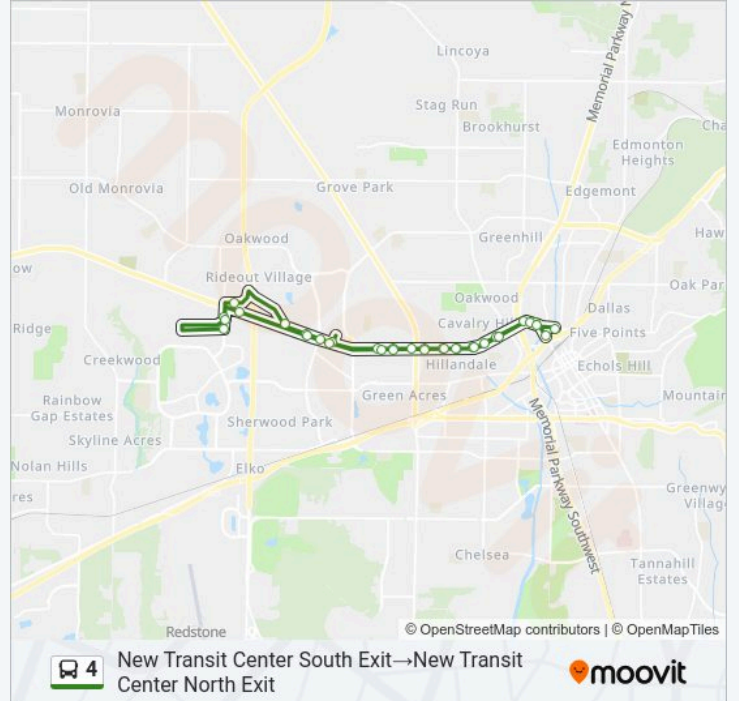

## Direction: New Transit Center South Exit→New Transit Center North Exit

33 stops

[VIEW LINE SCHEDULE](#)

- New Transit Center South Exit
- University at Jet Pep
- University at Red Lobster
- University at Arctic
- University at Yukon
- University Across From Meadow
- University at Oster Wb
- University at Olive Garden
- University at Jordan Ln ( Bmw )
- University at Mcdonald's
- University at Boxwood
- University at Putman Wb
- University at Pizza Hut
- University at Wynn Dr
- University at the Boardwalk Wb
- University at Old Monrovia
- Walmart - University Drive Stop #1
- Target Shopping Center
- Enterprise Way at Rime Village Dr Sb
- Enterprise Way And Moore Farm Ln

## 4 bus Info

**Direction:** New Transit Center South Exit→New Transit Center North Exit

**Stops:** 33

**Trip Duration:** 50 min

**Line Summary:**

Cheddars

University at the Boardwalk Eb

University at Corr Wireless

University at Putman Eb

University at Henderson

University at Hillview

University at Julia

University at Oster Eb

University at Meadow Dr

University at Fire Hall #5

University Across From Red Lobster

University Across From Jet Pep

New Transit Center North Exit

4 bus time schedules and route maps are available in an offline PDF at [moovitapp.com](https://moovitapp.com). Use the Moovit App to see live bus times, train schedule or subway schedule, and step-by-step directions for all public transit in Huntsville.