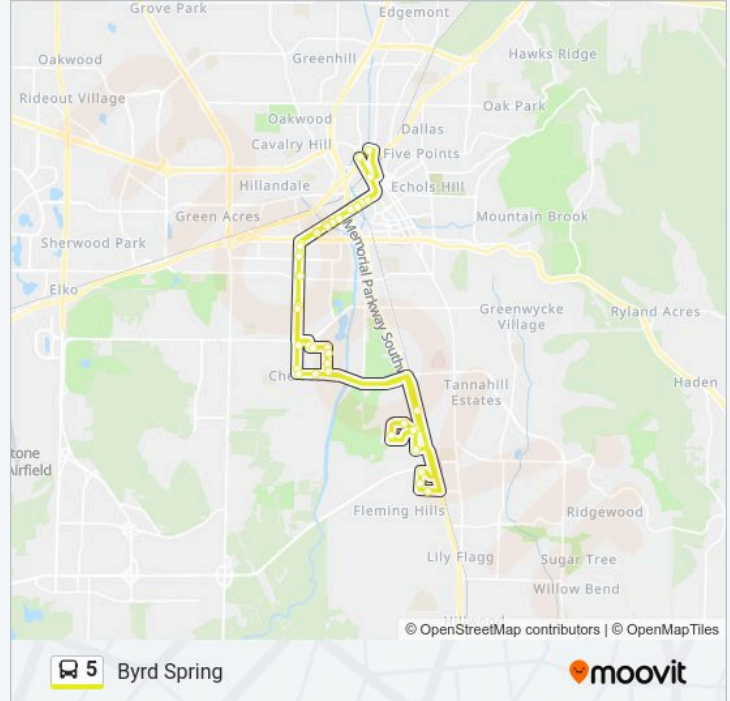

5 bus Info
Direction: New Transit Center North Exit→New Transit Center South Exit
Stops: 43
Trip Duration: 54 min
Line Summary:

Highridge by the Office

Hunters Ridge at Golf Rd

Vermont at Chris

Benaroya at Boulevard South Nb

Benaroya at Malibu Apartments Sb

Byrd Spring at Dalton

Johnson at Bailey Mobile Home Park

Johnson at Triana

Triana at Village Dr

Triana at Drake

Triana at 8th

Triana at Ivy Nb

Walgreens

Triana at 6th Ave Nb

Clinton at 4th

Clinton at Seminole Nb

Clinton at Cemetery Nb

Clinton at Indiana

Clinton at the Post Office

Clinton at the Vbc North Hall

Church at Dallas (Old Depot)

New Transit Center South Exit

5 bus time schedules and route maps are available in an offline PDF at moovitapp.com. Use the Moovit App to see live bus times, train schedule or subway schedule, and step-by-step directions for all public transit in Huntsville.