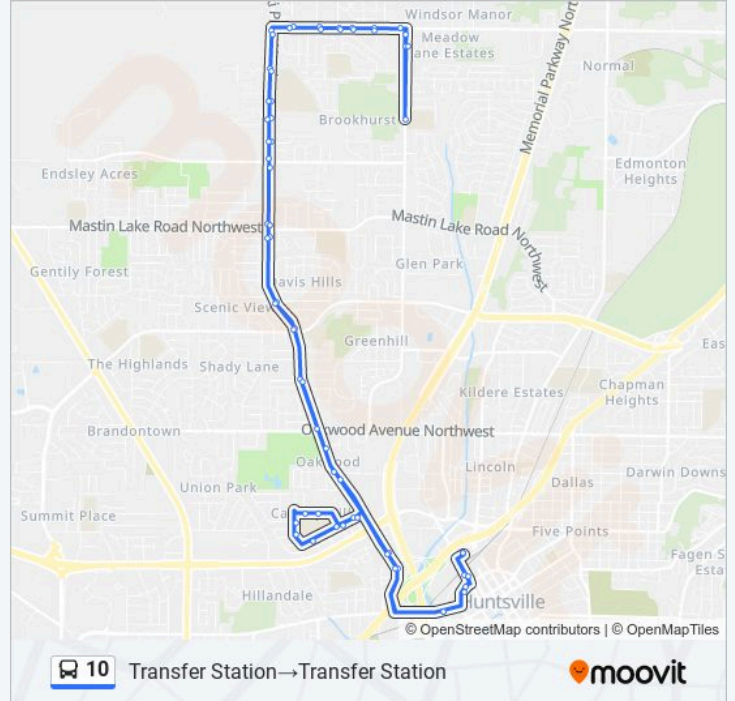

Direction: Transfer Station→Transfer Station

62 stops

[VIEW LINE SCHEDULE](#)

- Transfer Station
- Church at Dallas
- Monroe at Church
- Dallas at Holmes Eb
- Pulaski Pike at Beasley Nb
- Central Health Nb
- Poplar at Mccrary Wb
- Poplar at Beard
- Poplar at Yukon
- Fairbanks at Alaska
- Fairbanks at Love
- Beard at Turf
- Beard at Sitka
- Poplar at Arctic
- Poplar at Mccrary Eb
- Pulaski Pike at Country Club
- Pulaski Pike at Dunham
- Pulaski Pike at Cora Hill Nb
- Pulaski Pike at Sparkman Nb
- Pulaski Pike at Broadview Nb
- Pulaski Pike at Family Dollar Nb

10 bus Info

Direction: Transfer Station→Transfer Station

Stops: 62

Trip Duration: 50 min

Line Summary:

Pulaski Pike at Save A Lot Nb
 Pulaski Pike at Stringfield Nb
 Pulaski Pike at Pulaski Pike Nb
 Pulaski Pike at Pulaski Ct Nb
 Pulaski Pike at Kenard Ave Nb
 Pulaski Pike at Stag Run Dr Nb
 Pulaski Pike at Winchester Rd Nb
 Winchester Rd at Dellmont Rd Eb
 Winchester at Cecil Fain Eb
 Winchester Rd at Colfax Dr Eb
 Winchester at West Fork Pinhook Creek Eb
 Winchester at Chancellor Square
 Blue Spring at Winchester Sb
 Blue Spring at Wilshire Sb
 Dr Richard Showers Recreation Center
 Blue Spring at Wilshire Nb
 Winchester at Blue Spring Wb
 Winchester Across From Chancellor Sq
 Winchester at West Fork Pinhook Creek Wb
 Winchester at Colfax Wb
 Winchester at Cecil Fain Wb
 Winchester Rd at Dellmont Rd Wb
 Pulaski Pike at Winchester Rd Sb
 Pulaski Pike at Stag Run Dr Sb
 Pulaski Pike at Kenard Ave Sb
 Pulaski Pike at Pulaski Ct Sb
 Pulaski Pike at Pulaski Pike Sb
 Pulaski Pike at Stringfield Sb
 Pulaski Pike at Save A Lot Sb
 Pulaski Pike at Family Dollar Sb
 Pulaski Pike at Mcewen Sb
 Pulaski Pike at Sparkman Sb