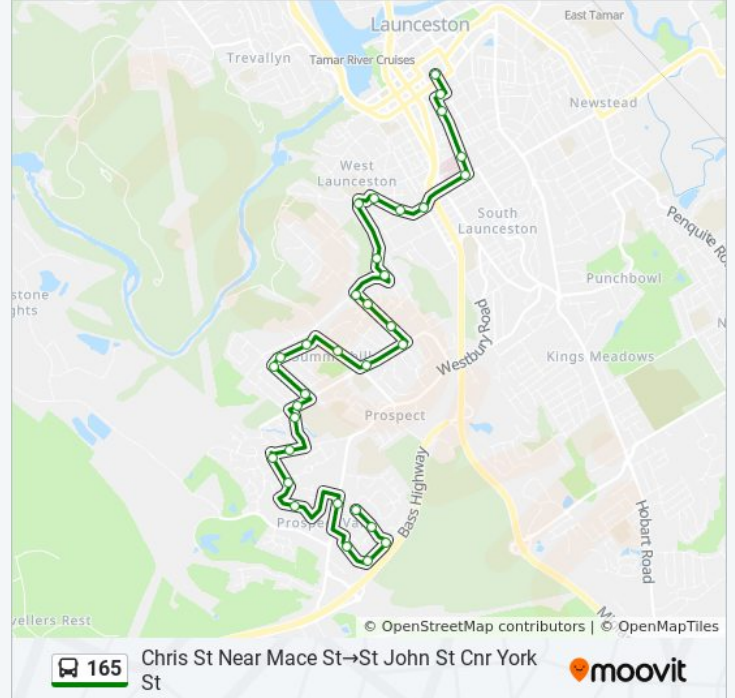

165 bus Info

Direction: Chris St Near Mace St→St John St Cnr York St

Stops: 33

Trip Duration: 30 min

Line Summary:

No.180 Cambridge St

No.144 Cambridge St

No.126 Cambridge St

No.56 Salisbury Cres

No.36 Salisbury Cres

No.2 Granville St (Near Basin Rd)

No.66 Connaught Cres

No.38 Connaught Cres

No.10 Connaught Cres

Opp.No.65 Howick Street

Charles St Outside Lton General Hospital

No.194 Charles St

No.66a Elizabeth St (Opp. Princes Square)

St John St Cnr York St

Direction: Stop A2, No.69-75 St John St → Westbury Rd Outside Prospect Marketplace

30 stops

[VIEW LINE SCHEDULE](#)

Launceston City Interchange, Stop A

Stops: 30

Trip Duration: 24 min

Line Summary:

Stop 17, No.175 Peel St West

Opp 47 Stanley Street

No.7 Lavender Gr

No.29 Lavender Gr

No.63 Hardwicke St