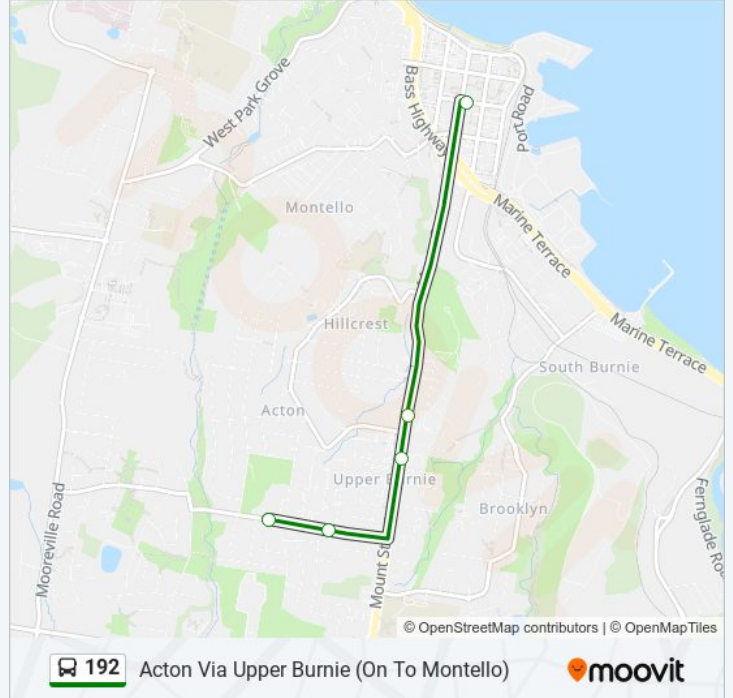

 192

Acton Via Upper Burnie (On To Montello)

Get The App

The 192 bus line (Acton Via Upper Burnie (On To Montello)) has 2 routes. For regular weekdays, their operation hours are: (1) Acton Via Upper Burnie (On To Montello): 08:27 - 12:05(2) Burnie City Via Montello: 08:34 - 12:13 Use the Moovit App to find the closest 192 bus station near you and find out when is the next 192 bus arriving.

Direction: Acton Via Upper Burnie (On To Montello)

5 stops

[VIEW LINE SCHEDULE](#)

Burnie Interchange

Stop 32, No.171 Mount St

Stop 31, No.197 Mount Street

Stop 28, No.1/25 Thorne St

No.47 Thorne St (Opp. Acton Child Centre)

192 bus Info

Direction: Acton Via Upper Burnie (On To Montello)

Stops: 5

Trip Duration: 8 min

Line Summary:

Direction: Burnie City Via Montello

13 stops

[VIEW LINE SCHEDULE](#)

Stop 5, No.125 View Rd

Stop 3, West Park Grove Near Burnie Park

Stop 1, No.2 Bass Hwy

No.118 Wilson St (Outside Mcdonalds)

Burnie City Terminus

192 bus Time Schedule

Burnie City Via Montello Route Timetable: