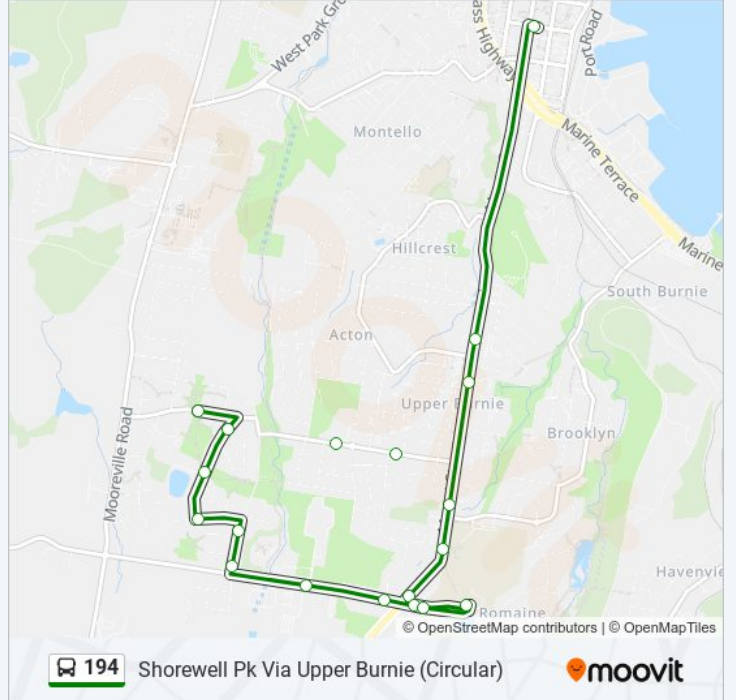

194 bus time schedules and route maps are available in an offline PDF at moovitapp.com. Use the Moovit App to see live bus times, train schedule or subway schedule, and step-by-step directions for all public transit in Launceston and Burnie.

© 2024 Moovit - All Rights Reserved