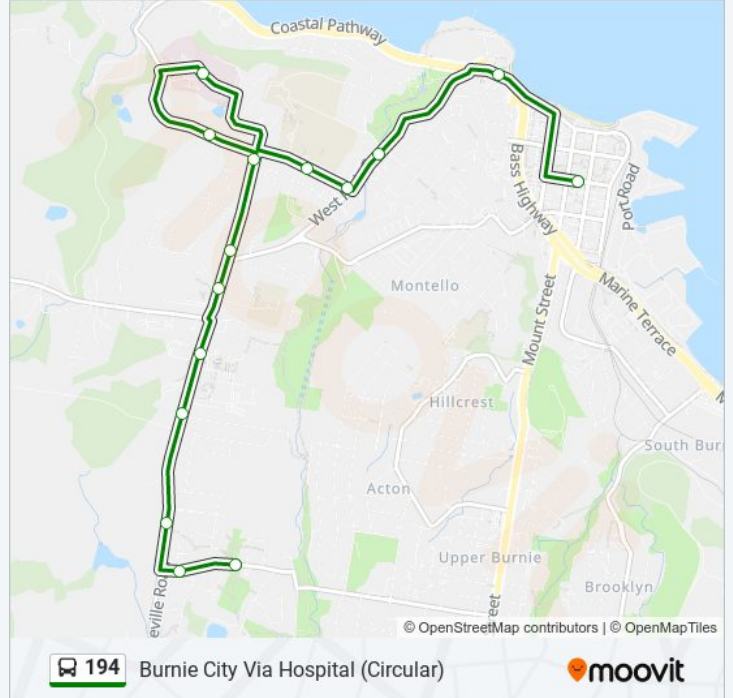

Direction: Burnie City Via Hospital (Circular)

15 stops

[VIEW LINE SCHEDULE](#)

- Stop 16, Opp.No.22 Wiseman St
- Stop 14, Wiseman St
- Stop 13, No.110 Mooreville Rd
- Stop 12, Mooreville Rd Near Malonga Dr
- Stop 10, Moorville Rd (Hellyer College)
- Mooreville Rd No.19
- Stop 8, No.132 Brickport Road
- Stop 6, No.86 Brickport Road
- No.60 Brickport Rd
- North West Regional Hospital
- Stop 5, No.20 Futuna Ave
- Stop 4, No.2 Futuna Ave
- Stop 3, West Park Grove Near Burnie Park
- Stop 1, No.2 Bass Hwy
- Burnie City Terminus

194 bus Time Schedule

Burnie City Via Hospital (Circular) Route Timetable:

Sunday	10:08 - 18:23
Monday	06:39 - 18:54
Tuesday	06:39 - 18:54
Wednesday	06:39 - 18:54
Thursday	06:39 - 18:54
Friday	06:39 - 18:54
Saturday	08:39 - 18:54

194 bus Info

Direction: Burnie City Via Hospital (Circular)

Stops: 15

Trip Duration: 17 min

Line Summary:

Direction: Shorewell Pk Via Upper Burnie (Circular)

17 stops

[VIEW LINE SCHEDULE](#)

Stop 14, 6 Atkins Dr

Three Mile Line Rd Near Greenacre St

Opposite No.44 Three Mile Line Rd

Woniora Rd Near Rouse Pl

Woniora Rd Near Stammers Pl

Stop 21, No.27 Kentish Dr

Stop 20, Wright St Opp.Lorymer Pl

Stop 18, No.8 Wright St