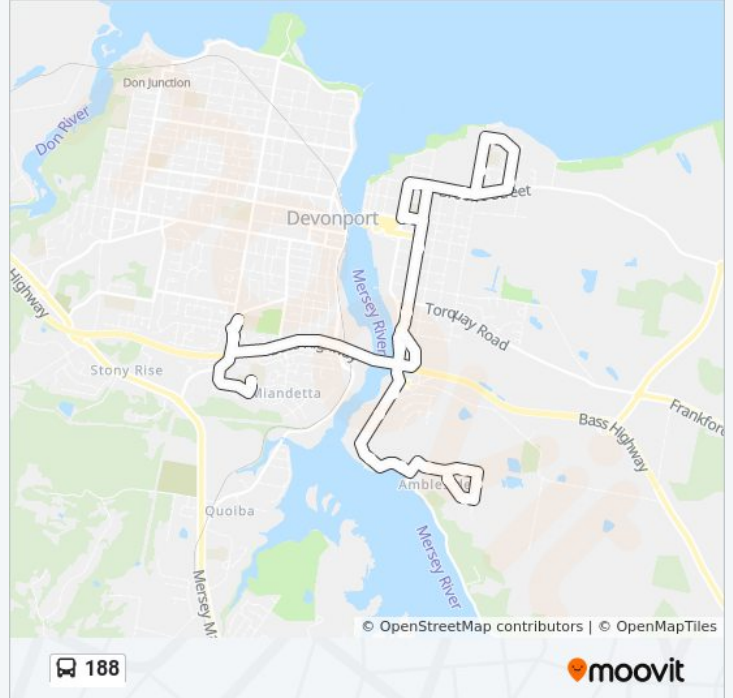

No.152 River Rd

No.138 River Rd

No.58 River Rd

No.22 River Rd

No.168 Tarleton St

No.108 Tarleton St

No.32 Thomas St

No.9 Brooke St

No.31 Brooke St

No.17 Triton Rd

No.59 Triton Rd

No.27 North Caroline St

No.117 Tarleton St

No.185 Tarleton St

No.221 Tarleton St (Outside Argosy Motor Inn)

No.1-3 Bridge Rd

Stops: 24

Trip Duration: 35 min

Line Summary:

Reece High School

Miandetta Primary School

Direction:

24 stops

[VIEW LINE SCHEDULE](#)

Direction:

Stops: 24

Trip Duration: 30 min

Line Summary:

No.123 River Rd

No.9 Highfield Rd

No.13 Autumn Dr

No.27 Park Drive