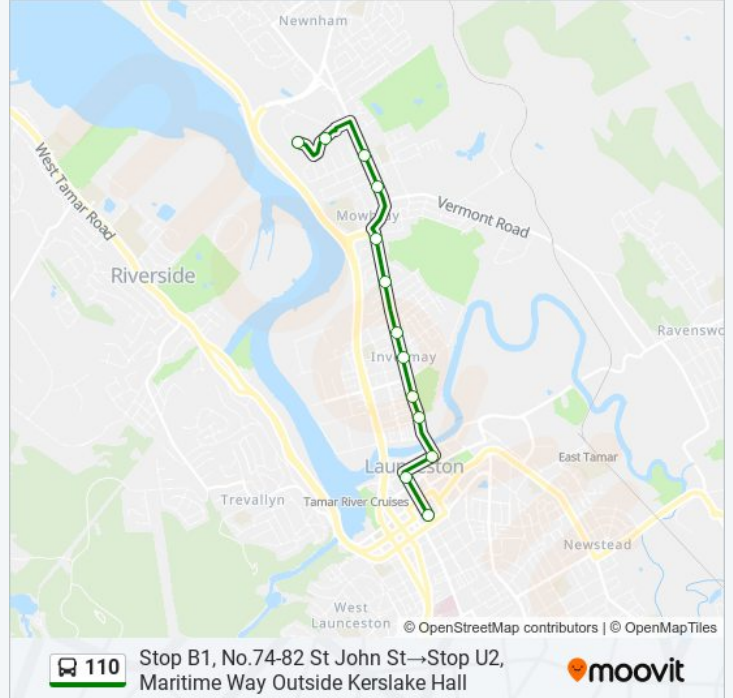

Stop 7, No.274 Wellington St

Stop 6, No.226-232 Wellington St

Opp.No.65 Howick Street

Charles St Outside Lton General Hospital

No.194 Charles St

No.66a Elizabeth St (Opp. Princes Square)

Launceston City Interchange, Stop B

110 bus Time Schedule

Stop B1, No.74-82 St John St→Stop U2, Maritime Way Outside Kerslake Hall Route Timetable:

Sunday	Not Operational
Monday	08:50 - 14:20
Tuesday	08:50 - 14:20
Wednesday	08:50 - 14:20
Thursday	08:50 - 14:20
Friday	08:50 - 14:20
Saturday	09:30 - 17:30

110 bus Info

Direction: Stop B1, No.74-82 St John St→Stop U2, Maritime Way Outside Kerslake Hall

Stops: 13

Trip Duration: 14 min

Line Summary:

Direction: Stop U2, Maritime Way Outside Kerslake Hall→City Terminus North