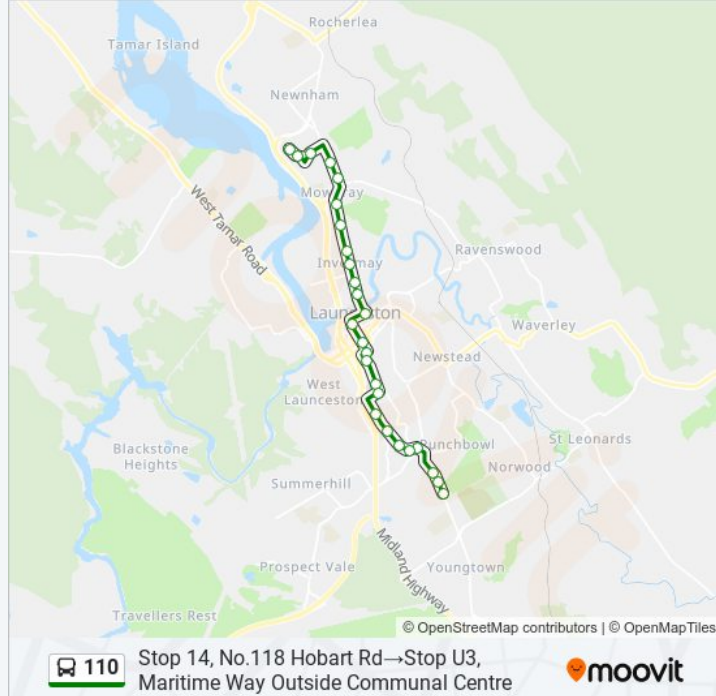

Use the Moovit App to find the closest 110 bus station near you and find out when is the next 110 bus arriving.

Direction: Stop 14, No.118 Hobart Rd→Stop U2, Maritime Way Outside Kerslake Hall

25 stops

[VIEW LINE SCHEDULE](#)

Stop 7, No.274 Wellington St

Stop 6, No.226-232 Wellington St

Opp.No.65 Howick Street

Charles St Outside Lton General Hospital

No.194 Charles St

No.66a Elizabeth St (Opp. Princes Square)

Launceston City Interchange, Stop B

Stops: 26

Trip Duration: 32 min

Line Summary:

Stop 6, No.195 Invermay Rd

Stop 7, Outside St Finn Barrs School, Invermay Rd

Stop 8, No.311-317 Invermay Rd

Stop 9, No.385-389 Invermay Rd

Stop 10, No.429 Invermay Rd

Stop U1, Outside Leprena, Newnham Dr

Stop U2, Maritime Way Outside Kerslake Hall

Stop U3, Maritime Way Outside Communal Centre

Direction: Stop B1, No.74-82 St John St→Stop U2, Maritime Way Outside Kerslake Hall