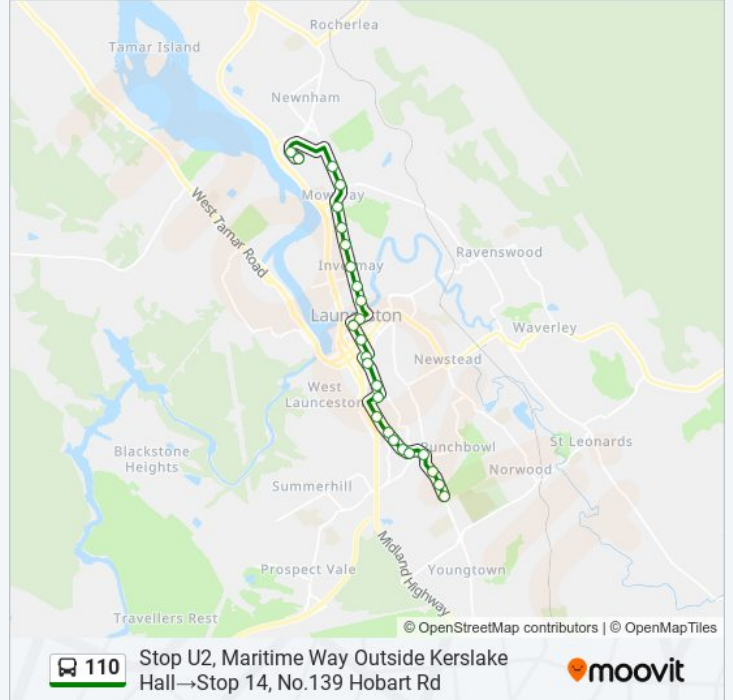

110 bus Info

Direction: Stop U2, Maritime Way Outside Kerslake Hall→City Terminus North

Stops: 13

Trip Duration: 16 min

Line Summary:

Direction: Stop U2, Maritime Way Outside Kerslake Hall→Stop 14, No.139 Hobart Rd

110 bus Time Schedule

Stop U2, Maritime Way Outside Kerslake Hall→Stop 14, No.139 Hobart Rd Route Timetable:

Sunday	Not Operational
Monday	07:39 - 18:10
Tuesday	07:39 - 18:10
Wednesday	07:39 - 18:10
Thursday	07:39 - 18:10
Friday	07:39 - 18:10
Saturday	Not Operational

110 bus Info

Direction: Stop U2, Maritime Way Outside Kerslake Hall→Stop 14, No.139 Hobart Rd

Stops: 26

Trip Duration: 31 min

Line Summary:

- Stop 7, No.355 Wellington St
- Stop 8, No.391 Wellington St
- Stop 9, No.421 Wellington St
- Stop 10, No.443 Wellington St
- Stop 11, No.23 Hobart Rd
- Stop 12, No.71 Hobart Rd
- Stop 13, No.111 Hobart Rd
- Stop 14, No.139 Hobart Rd