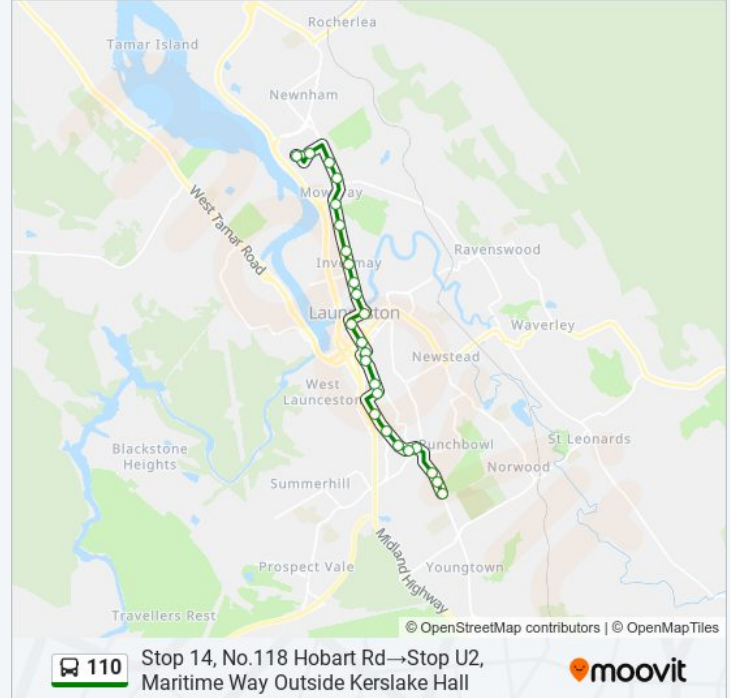

Use the Moovit App to find the closest 110 bus station near you and find out when is the next 110 bus arriving.

Direction: Stop 14, No.118 Hobart Rd→Stop U2, Maritime Way Outside Kerslake Hall

25 stops

[VIEW LINE SCHEDULE](#)

110 bus Info

Direction: Stop 14, No.118 Hobart Rd→Stop U2, Maritime Way Outside Kerslake Hall

Stops: 25

Trip Duration: 31 min

Line Summary:

Stop 7, Outside St Finn Barrs School, Invermay Rd

Stop 8, No.311-317 Invermay Rd

Stop 9, No.385-389 Invermay Rd

Stop 10, No.429 Invermay Rd

Stop U1, Outside Leprena, Newnham Dr

Stop U2, Maritime Way Outside Kerslake Hall

Direction: Stop 14, No.118 Hobart Rd→Stop U3, Maritime Way Outside Communal Centre

Stop 7, No.274 Wellington St

Stop 6, No.226-232 Wellington St

Opp.No.65 Howick Street

Charles St Outside Lton General Hospital

No.194 Charles St

No.66a Elizabeth St (Opp. Princes Square)

Launceston City Interchange, Stop B