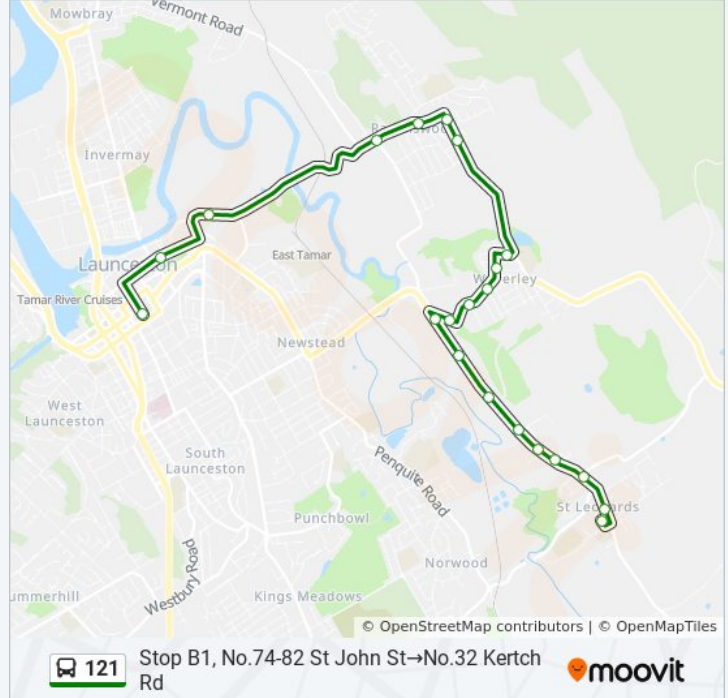

[VIEW LINE SCHEDULE](#)

Opp. No.18 Tasman Hwy

No.73 Tasman Hwy

Dalkeith St Cnr Tasman Hwy

No.19 Dalkieth St

No.2 Bunbury St

No.26 Faraday St

Opp. No.53 Lambert St

Stops: 13

Trip Duration: 15 min

Line Summary:

Direction: Stop B1, No.74-82 St John St→No.32 Kertch Rd

21 stops

[VIEW LINE SCHEDULE](#)

- Launceston City Interchange, Stop B
- Cimitiere St Opp. City Park
- No.57 Boland St (Opp. K-Mart)
- Lambert St Opp. Ravenswood Rd
- Opp. No.44 Lambert St
- Faraday St Near Cnr Lambert St
- Opp. No.32 Faraday St
- 9 Bunbury St
- Opp. No.11 Dalkeith St
- No.82 Tasman Hwy
- Tasman Hwy Past Anson St
- No.18 Tasman Hwy
- No.29 St Leonards Rd
- No.79 St Leonards Rd
- No.119-133 St Leonards Rd
- No.179 St Leonards Rd
- No.209 St Leonards Rd
- No.227 St Leonards Rd

121 bus Info

Direction: Stop B1, No.74-82 St John St→No.32 Kertch Rd

Stops: 21

Trip Duration: 20 min

Line Summary:

No.267 St Leonards Rd

Opp. No.310 St Leonards Rd

No.32 Kertch Rd

Direction: Stop B1, No.74-82 St John St→Opp. No.18 Tasman Hwy

13 stops

[VIEW LINE SCHEDULE](#)

Launceston City Interchange, Stop B

Cimitiere St Opp. City Park

No.57 Boland St (Opp. K-Mart)

Lambert St Opp. Ravenswood Rd