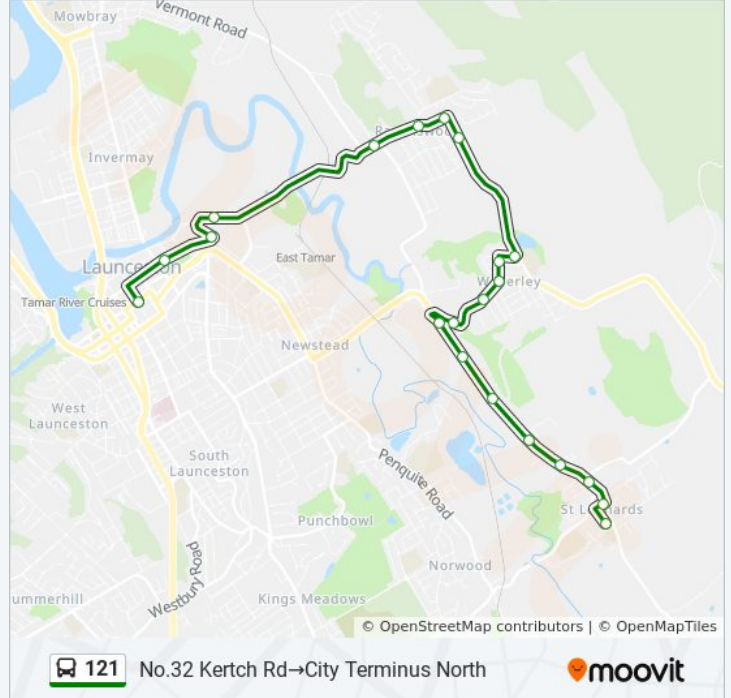

121 bus Info

Direction: No.32 Kertch Rd→City Terminus North

Stops: 21

Trip Duration: 21 min

Line Summary:

City Terminus North

Direction: Opp. No.18 Tasman Hwy→City Terminus North

13 stops

[VIEW LINE SCHEDULE](#)

Opp. No.18 Tasman Hwy

No.73 Tasman Hwy

Dalkeith St Cnr Tasman Hwy

No.19 Dalkieth St

No.2 Bunbury St

No.26 Faraday St

Opp. No.53 Lambert St

Stops: 13

Trip Duration: 15 min

Line Summary:

Direction: Stop B1, No.74-82 St John St→No.32 Kertch Rd

21 stops

[VIEW LINE SCHEDULE](#)

- Launceston City Interchange, Stop B
- Cimitiere St Opp. City Park
- No.57 Boland St (Opp. K-Mart)
- Lambert St Opp. Ravenswood Rd
- Opp. No.44 Lambert St
- Faraday St Near Cnr Lambert St
- Opp. No.32 Faraday St
- 9 Bunbury St
- Opp. No.11 Dalkeith St
- No.82 Tasman Hwy
- Tasman Hwy Past Anson St
- No.18 Tasman Hwy
- No.29 St Leonards Rd
- No.79 St Leonards Rd
- No.119-133 St Leonards Rd
- No.179 St Leonards Rd
- No.209 St Leonards Rd
- No.227 St Leonards Rd

121 bus Info

Direction: Stop B1, No.74-82 St John St→No.32 Kertch Rd

Stops: 21

Trip Duration: 20 min

Line Summary:

No.267 St Leonards Rd

Opp. No.310 St Leonards Rd

No.32 Kertch Rd