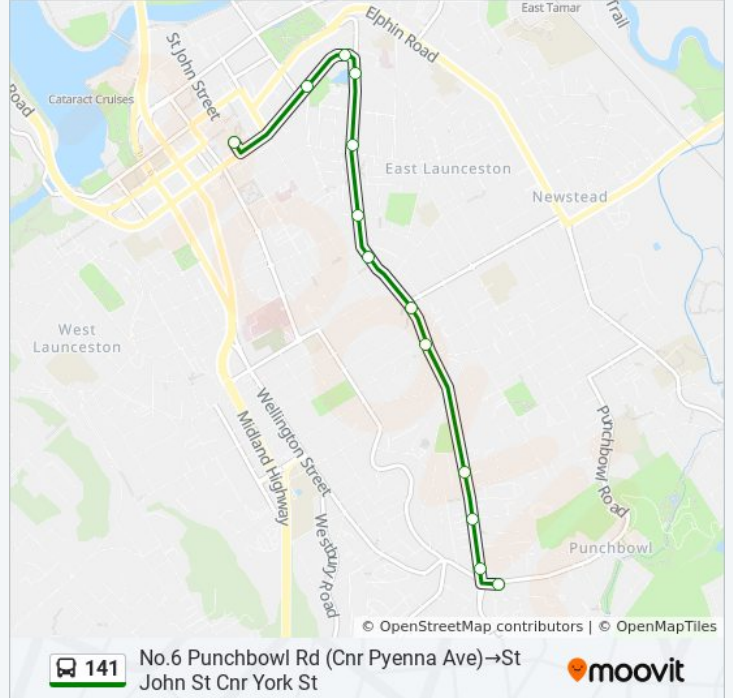

Direction: No.6 Punchbowl Rd (Cnr Pyenna Ave)→St John St Cnr York St

13 stops

[VIEW LINE SCHEDULE](#)

- No.6 Punchbowl Rd (Cnr Pyenna Ave)
- No.126 Talbot Rd
- No.98 Talbot Rd
- No.68 Talbot Rd
- Opp. No.165 High St
- High St Outside St Andrews Gardens
- No.66-68 High St (Outside Reservoir)
- No.50 High St
- No.32 High St
- Outside Aquatic Centre, High St
- York St Outside Aquatic Centre
- Opp. No.50 York St
- St John St Cnr York St

141 bus Time Schedule

No.6 Punchbowl Rd (Cnr Pyenna Ave)→St John St Cnr York St Route Timetable:

Sunday	Not Operational
Monday	07:36 - 17:53
Tuesday	07:36 - 17:53
Wednesday	07:36 - 17:53
Thursday	07:36 - 17:53
Friday	07:36 - 17:53
Saturday	10:39 - 18:39

141 bus Info

Direction: No.6 Punchbowl Rd (Cnr Pyenna Ave)→St John St Cnr York St

Stops: 13

Trip Duration: 9 min

Line Summary:

Direction: Stop B1, No.74-82 St John St→No.7 Punchbowl Rd

12 stops

[VIEW LINE SCHEDULE](#)

- Launceston City Interchange, Stop B
- Stop 4, No.6 York St
- No.19 High St (Opp. Aquatic Centre)
- No.49 High St
- No.79 High St
- Opp. No.70 High St
- High St Opp. St Andrews Gardens
- No.13 Talbot Rd
- No.71 Talbot Rd
- No.105 Talbot Rd
- No.141 Talbot Rd
- No.7 Punchbowl Rd