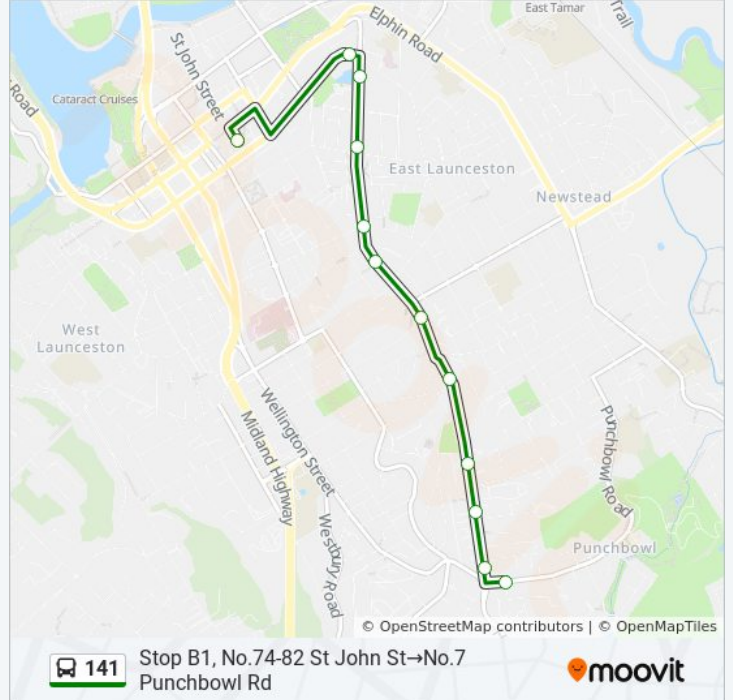

141 bus time schedules and route maps are available in an offline PDF at moovitapp.com. Use the [Moovit App](#) to see live bus times, train schedule or subway schedule, and step-by-step directions for all public transit in Launceston and Burnie.

[About Moovit](#) • [MaaS Solutions](#) • [Supported Countries](#) • [Mooviter Community](#)

© 2024 Moovit - All Rights Reserved

Check Live Arrival Times