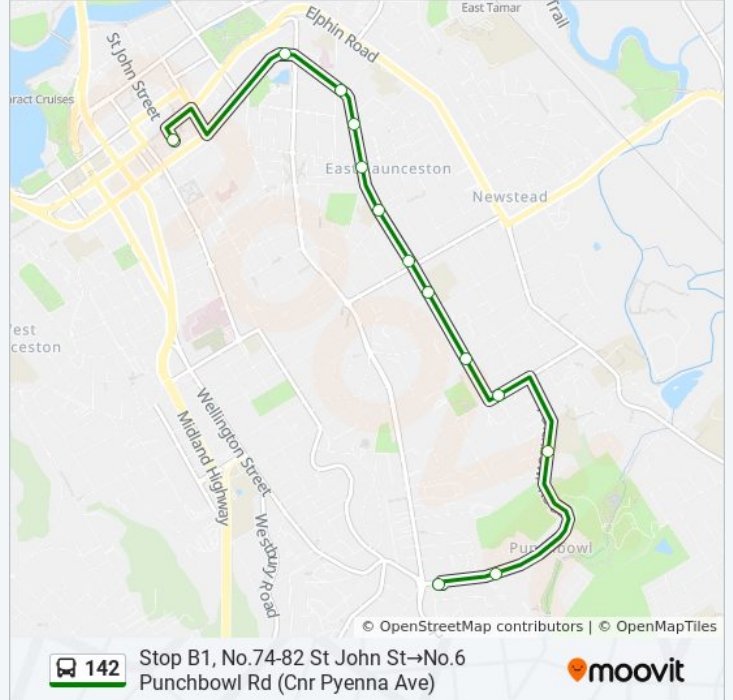

**142 bus Info**

**Direction:** No.7 Punchbowl Rd→St John St Cnr York St

**Stops:** 14

**Trip Duration:** 12 min

**Line Summary:**

**Direction: Stop B1, No.74-82 St John St→No.6 Punchbowl Rd (Cnr Pyenna Ave)**

13 stops

[VIEW LINE SCHEDULE](#)

- Launceston City Interchange, Stop B
- Stop 4, No.6 York St
- No.2 Clarence St
- No.17-19 Abbott St
- No.43 Abbott St
- No.73 Abbott St (Opp East Lton Primary)
- No.115 Abbott St
- No.123 Abbott St
- No.163 Abbott St
- No.50 Amy Rd
- No.144 Punchbowl Rd (Outside Primary School)
- No.46 Punchbowl Rd
- No.6 Punchbowl Rd (Cnr Pyenna Ave)

**142 bus Time Schedule**

Stop B1, No.74-82 St John St→No.6 Punchbowl Rd (Cnr Pyenna Ave) Route Timetable:

Sunday	Not Operational
Monday	7:24 AM - 5:40 PM
Tuesday	7:24 AM - 5:40 PM
Wednesday	7:24 AM - 5:40 PM
Thursday	7:24 AM - 5:40 PM
Friday	7:24 AM - 5:40 PM
Saturday	10:27 AM - 6:27 PM

**142 bus Info**

**Direction:** Stop B1, No.74-82 St John St→No.6 Punchbowl Rd (Cnr Pyenna Ave)

**Stops:** 13

**Trip Duration:** 12 min

**Line Summary:**

142 bus time schedules and route maps are available in an offline PDF at [moovitapp.com](https://moovitapp.com). Use the [Moovit App](#) to see live bus times, train schedule or subway schedule, and step-by-step directions for all public transit in Launceston and Burnie.