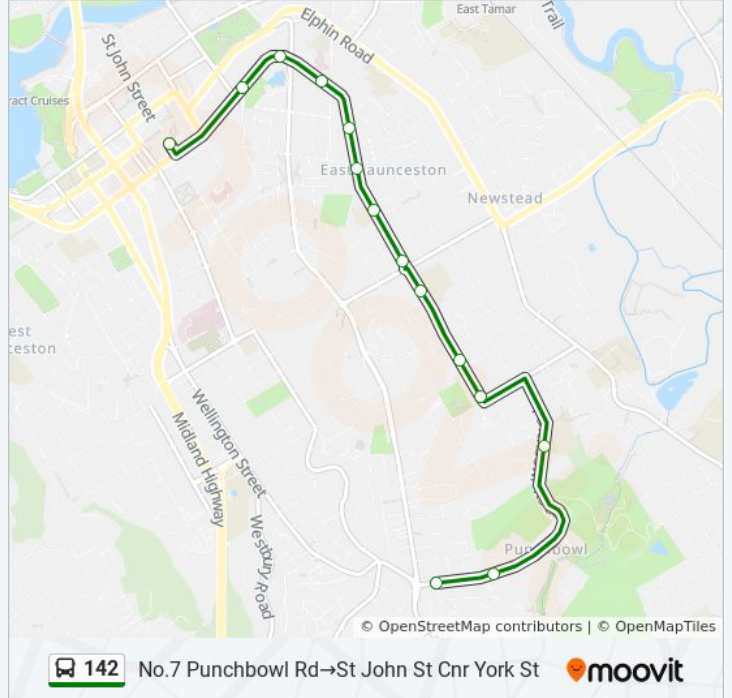

Use the Moovit App to find the closest 142 bus station near you and find out when is the next 142 bus arriving.

**Direction: No.7 Punchbowl Rd→St John St Cnr York St**

14 stops

[VIEW LINE SCHEDULE](#)

- No.7 Punchbowl Rd
- No.47 Punchbowl Rd
- No.153 Punchbowl Rd (Opp. Primary School)
- No.178 Abbott St
- No.156 Abbott St
- No.126 Abbott St
- No.110 Abbott St
- Abbott St Outside East Launceston Primary
- No.54 Abbott St
- No.26 Abbott St
- No.5 Clarence St
- York St Outside Aquatic Centre
- Opp. No.50 York St
- St John St Cnr York St

**142 bus Time Schedule**

No.7 Punchbowl Rd→St John St Cnr York St Route  
 Timetable:

Sunday	Not Operational
Monday	7:12 AM - 6:19 PM
Tuesday	7:12 AM - 6:19 PM
Wednesday	7:12 AM - 6:19 PM
Thursday	7:12 AM - 6:19 PM
Friday	7:12 AM - 6:19 PM
Saturday	8:36 AM - 4:36 PM

**142 bus Info**

**Direction:** No.7 Punchbowl Rd→St John St Cnr York St

**Stops:** 14

**Trip Duration:** 12 min

**Line Summary:**

**Direction: Stop B1, No.74-82 St John St→No.6 Punchbowl Rd (Cnr Pyenna Ave)**

13 stops

[VIEW LINE SCHEDULE](#)

- Launceston City Interchange, Stop B
- Stop 4, No.6 York St
- No.2 Clarence St
- No.17-19 Abbott St
- No.43 Abbott St
- No.73 Abbott St (Opp East Lton Primary)
- No.115 Abbott St
- No.123 Abbott St
- No.163 Abbott St
- No.50 Amy Rd
- No.144 Punchbowl Rd (Outside Primary School)
- No.46 Punchbowl Rd
- No.6 Punchbowl Rd (Cnr Pyenna Ave)