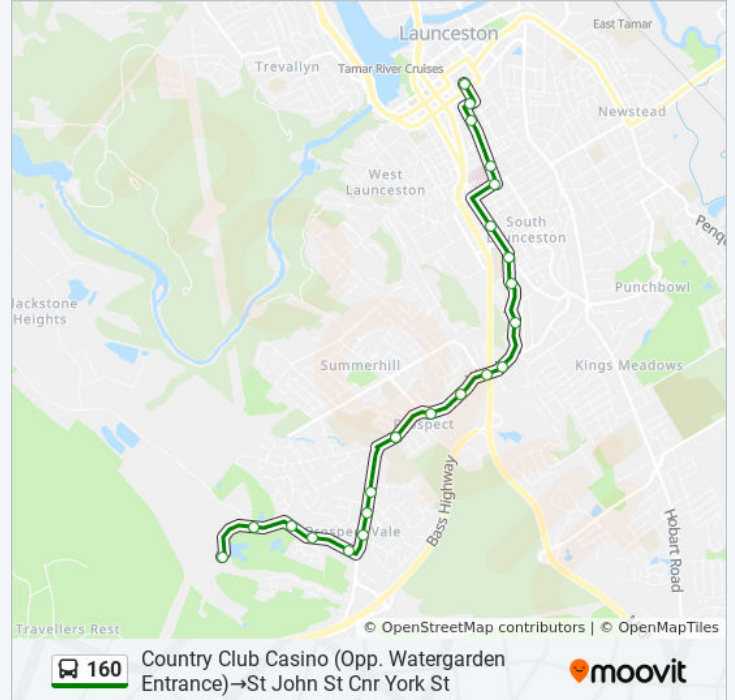

No.355 Westbury Rd

No.13 Country Club Ave

No.47 Country Club Ave

Opp. No.74 Country Club Ave

Country Club Ave Before Casino Rise

Country Club Casino (Opp. Watergarden Entrance)

160 bus time schedules and route maps are available in an offline PDF at moovitapp.com. Use the [Moovit App](#) to see live bus times, train schedule or subway schedule, and step-by-step directions for all public transit in Launceston and Burnie.

[About Moovit](#) • [MaaS Solutions](#) • [Supported Countries](#) • [Mooviter Community](#)

© 2024 Moovit - All Rights Reserved

Check Live Arrival Times