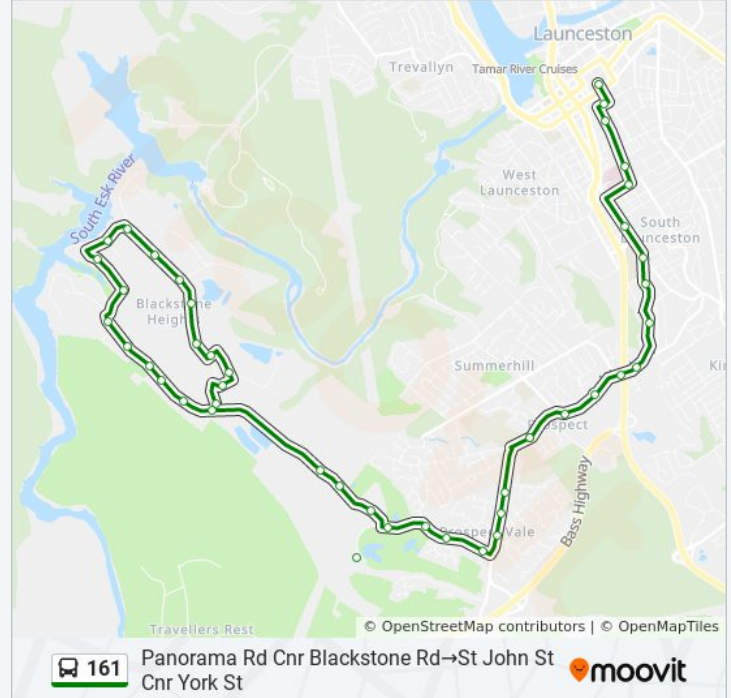

No.268 Westbury Rd

No.216-218 Westbury Rd (Opp. Olde Tudor)

No.176 Westbury Rd

No.140 Westbury Rd

No.120 Westbury Rd

No.64 Westbury Rd

Westbury Rd Opp. Norwich St

Westbury Rd Before Wellington St

Stop 6, No.226-232 Wellington St

Opp.No.65 Howick Street

Charles St Outside Lton General Hospital

No.194 Charles St

No.66a Elizabeth St (Opp. Princes Square)

St John St Cnr York St

Direction: Panorama Rd Cnr Blackstone Rd→Stop 6, No.226-232 Wellington St

38 stops

[VIEW LINE SCHEDULE](#)

Panorama Rd Cnr Blackstone Rd

No.1 Neptune Dr

No.9 Glover Ave

161 bus Time Schedule

Panorama Rd Cnr Blackstone Rd→Stop 6, No.226-232 Wellington St Route Timetable:

| Sunday | Not Operational |
|-----------|-----------------|
| Monday | 17:22 - 17:59 |
| Tuesday | 17:22 - 17:59 |
| Wednesday | 17:22 - 17:59 |
| Thursday | 17:22 - 17:59 |

Trip Duration: 19 min

Line Summary:

Panorama Rd Cnr Blackstone Rd→Stop 6, No.226-232 Wellington St

Westbury Rd Before Wellington St

Stop 6, No.226-232 Wellington St

Direction: Stop A1, St John St Cnr Paterson St→Panorama Rd Cnr Blackstone Rd