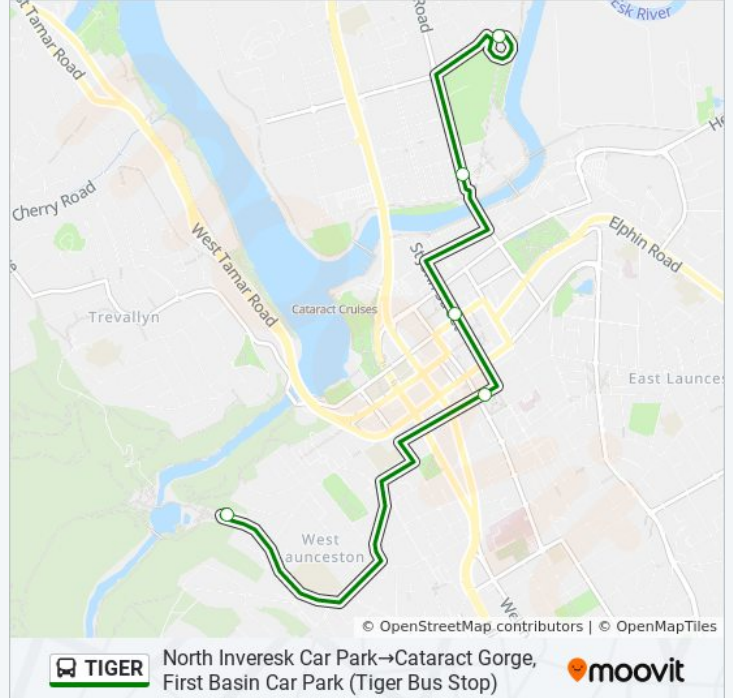

TIGER bus Info

Direction: Cataract Gorge, First Basin Car Park (Tiger Bus Stop)→North Inveresk Car Park

Stops: 4

Trip Duration: 14 min

Line Summary:

Direction: North Inveresk Car Park → Cataract Gorge, First Basin Car Park (Tiger Bus Stop)

5 stops

[VIEW LINE SCHEDULE](#)

North Inveresk Car Park

Stop 3, Opp. No.27-33 Invermay Rd

Stop T1, No.59 St John St (Opp. St Andrews Church)

Elizabeth St Outside Princes Square

Cataract Gorge, First Basin Car Park (Tiger Bus Stop)

TIGER bus Time Schedule

North Inveresk Car Park → Cataract Gorge, First Basin Car Park (Tiger Bus Stop) Route Timetable:

| | |
|-----------|-------------------|
| Sunday | Not Operational |
| Monday | 9:30 AM - 3:50 PM |
| Tuesday | 9:30 AM - 3:50 PM |
| Wednesday | 9:30 AM - 3:50 PM |
| Thursday | 9:30 AM - 3:50 PM |
| Friday | 9:30 AM - 3:50 PM |
| Saturday | Not Operational |

TIGER bus Info

Direction: North Inveresk Car Park → Cataract Gorge, First Basin Car Park (Tiger Bus Stop)

Stops: 5

Trip Duration: 16 min

Line Summary:

Direction: North Inveresk Car Park→North Inveresk Car Park