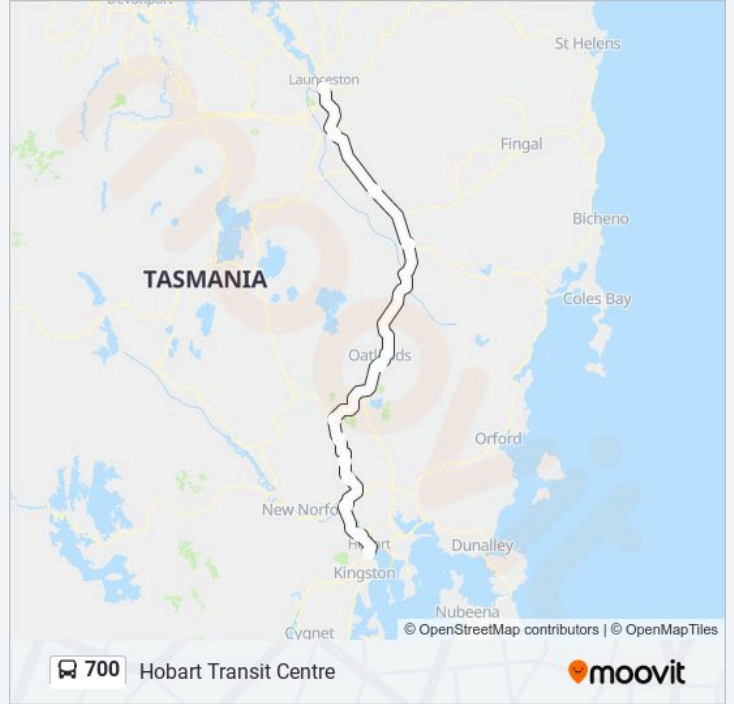

700 bus time schedules and route maps are available in an offline PDF at moovitapp.com. Use the Moovit App to see live bus times, train schedule or subway schedule, and step-by-step directions for all public transit in Launceston and Burnie.

© 2024 Moovit - All Rights Reserved