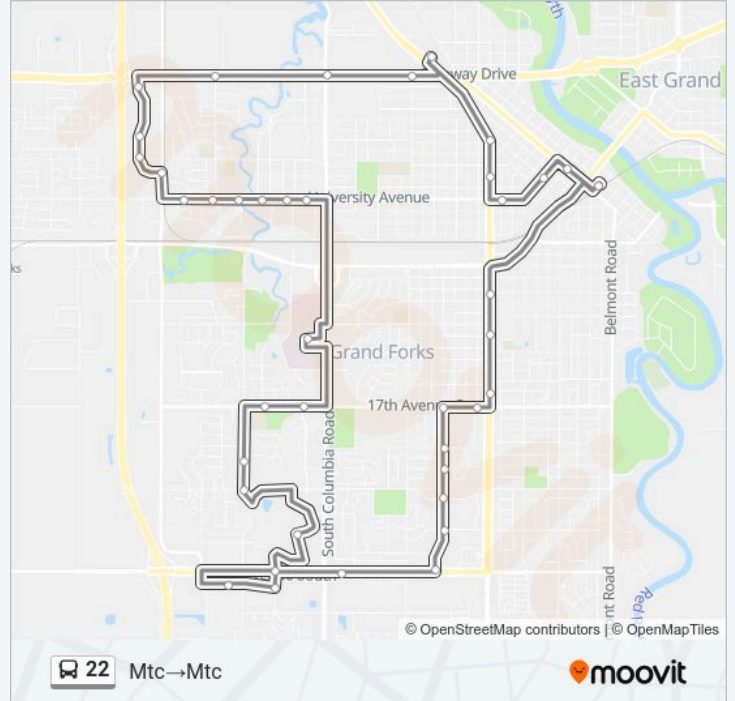

N 5th St & 2nd Ave

7th & University

12th & University Wb

5th & N Washington St

8th & N Washington

Runnings

20th & Gateway

Columbia & Gateway

S 29th St & 17th Ave

Baron Blvd & 17th Ave

S 34th St Sb

S 34th St & 24th Ave Sb

Columbia Mall

S 31st St & 32nd Ave

Target

S 31st St

Walmart

Hugo's (32nd Ave S)

S 17th St & 28th Ave

S 17th St & 24th Ave Nb

S 17th & 22nd Ave

S 17th St & 20th Ave

S 17th St & 17th Ave

Midtown

Hugo's (S Washington St)

Mcdonald's

8th & Washington Nb

Mtc

Direction: Mtc→Altru Columbia Rd

21 stops

[VIEW LINE SCHEDULE](#)

Mtc